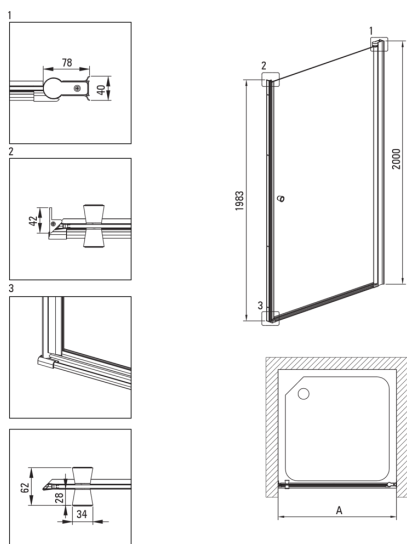

## Shower doors

**Product code:** KTSWN46P

**EAN:** 5907650860259

**Color:** nero

**Warranty [years]:** 2

### Showe cabin

Width [mm]	600
Height [mm]	2000
Glass thickness [mm]	6
Glass finish	transparent
Active cover	Yes

### Features:

- Important! For recessed installation, be sure to buy the appropriate KTS\_N00X or KTS\_000X profile
- Possibility to install the cabin without a shower tray, directly on the tiles
- Active Cover coating
- Dedicated to Active Cover surfaces
- Profiles leveling the curvature of the walls
- TOTALWHITE transparent glass
- Safe and durable tempered glass
- Reversible door that allows the cabin to be mounted on the right or left side
- The profile system makes it possible to reduce the curvature of the walls
- Only the best materials, the quality of which has been confirmed by laboratory tests
- Resistance to impacts, chemicals and stains in accordance with PN-EN 14428+A1:2008 norm, confirmed by tests of the Institute of Ceramics and Building Materials
- Dedicated cleaning agent, safe for cleaned surfaces

Model	Size [mm]	A [mm]	A + XKC00PX02 [mm]	A + KTS_X22X [mm]
KTSWX45P + KTS_X00X	500x2000	475-500	520-560	500-530
KTSWX46P + KTS_X00X	600x2000	575-600	620-660	600-630
KTSWX47P + KTS_X00X	700x2000	675-700	720-760	700-730
KTSWX42P + KTS_X00X	800x2000	775-800	820-860	800-830
KTSWX41P + KTS_X00X	900x2000	875-900	920-960	900-930