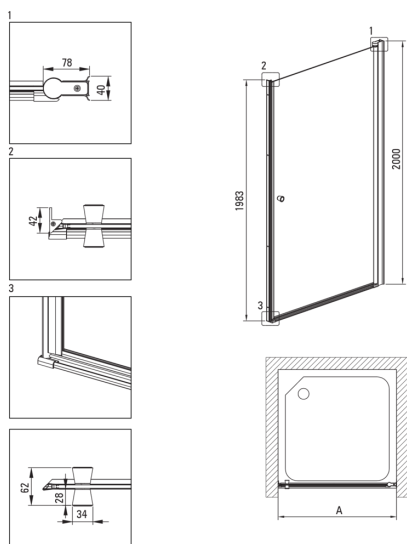

KERRIA PLUS

Shower doors

Product code: KTSW047P

EAN: 5907650819981

Color: chrome

Warranty [years]: 2

Showe cabin

Width [mm]	700
Height [mm]	2000
Glass thickness [mm]	6
Glass finish	transparent
Active cover	Yes

Features:

- Important! For recessed installation, be sure to buy the appropriate KTS_NOOX or KTS_000X profile
- Possibility to install the cabin without a shower tray, directly on the tiles
- Active Cover coating
- Profiles leveling the curvature of the walls
- Covering of assembly elements
- TOTALWHITE transparent glass
- Safe and durable tempered glass
- Dedicated cleaning agent, safe for cleaned surfaces
- Dedicated to Active Cover surfaces
- Reversible door that allows the cabin to be mounted on the right or left side
- The profile system makes it possible to reduce the curvature of the walls
- Hydrophobic Active-Cover coating that makes it easier for water to run off the glass
- Only the best materials, the quality of which has been confirmed by laboratory tests
- Resistance to impacts, chemicals and stains in accordance with PN-EN 14428+A1:2008 norm, confirmed by tests of the Institute of Ceramics and Building Materials

Model	Size [mm]	A [mm]	A + XKC00PX02 [mm]	A + KTS_X22X [mm]
KTSWX45P + KTS_X00X	500x2000	475-500	520-560	500-530
KTSWX46P + KTS_X00X	600x2000	575-600	620-660	600-630
KTSWX47P + KTS_X00X	700x2000	675-700	720-760	700-730
KTSWX42P + KTS_X00X	800x2000	775-800	820-860	800-830
KTSWX41P + KTS_X00X	900x2000	875-900	920-960	900-930