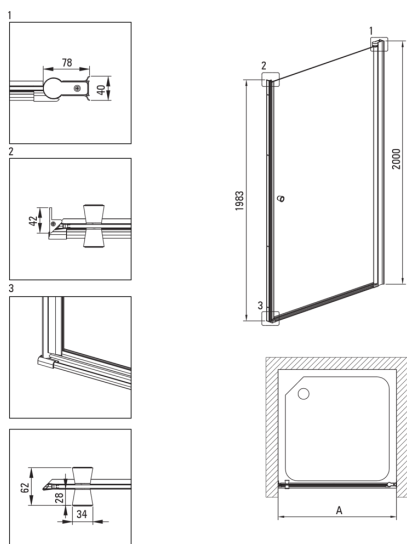

## Shower doors

**Product code:** KTSW042P

**EAN:** 5907650819998

**Color:** chrome

**Warranty [years]:** 2

### Showe cabin

Width [mm]	800
Height [mm]	2000
Glass thickness [mm]	6
Glass finish	transparent
Active cover	Yes

Model	Size [mm]	A [mm]	A + XKC00PX02 [mm]	A + KTS_X22X [mm]
KTSWX45P + KTS_X00X	500x2000	475-500	520-560	500-530
KTSWX46P + KTS_X00X	600x2000	575-600	620-660	600-630
KTSWX47P + KTS_X00X	700x2000	675-700	720-760	700-730
KTSWX42P + KTS_X00X	800x2000	775-800	820-860	800-830
KTSWX41P + KTS_X00X	900x2000	875-900	920-960	900-930