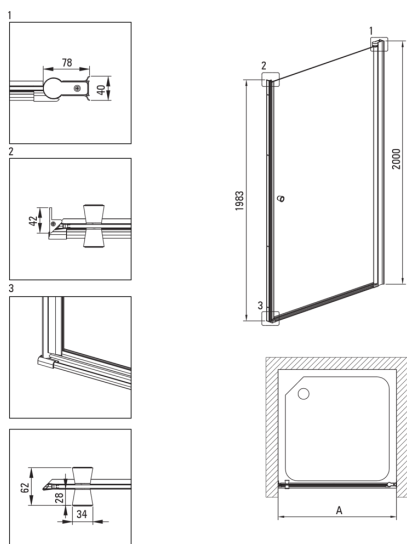

Features:

- Important! For recessed installation, be sure to buy the appropriate KTS_NOOX or KTS_000X profile
- Possibility to install the cabin without a shower tray, directly on the tiles
- Active Cover coating
- Profiles leveling the curvature of the walls
- Covering of assembly elements
- TOTALWHITE transparent glass
- Safe and durable tempered glass
- Dedicated cleaning agent, safe for cleaned surfaces
- Dedicated to Active Cover surfaces
- Reversible door that allows the cabin to be mounted on the right or left side
- The profile system makes it possible to reduce the curvature of the walls
- Hydrophobic Active-Cover coating that makes it easier for water to run off the glass
- Only the best materials, the quality of which has been confirmed by laboratory tests
- Resistance to impacts, chemicals and stains in accordance with PN-EN 14428+A1:2008 norm, confirmed by tests of the Institute of Ceramics and Building Materials