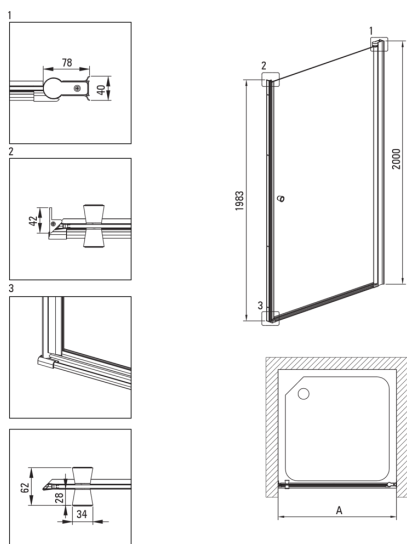

KERRIA PLUS

Shower doors

Product code: KTSW041P

EAN: 5907650820291

Color: chrome

Warranty [years]: 2

Shower door

Width [mm]	900
Height [mm]	2000
Glass thickness [mm]	6
Glass finish	transparent
installation	to be completed with KTS walk-in, to be completed with KTS doors
Active cover	Yes

Features:

- Important! For recessed installation, be sure to buy the appropriate KTS_N00X or KTS_000X profile
- Possibility to install the cabin without a shower tray, directly on the tiles
- Active Cover coating
- Profiles leveling the curvature of the walls
- Covering of assembly elements
- TOTALWHITE transparent glass
- Safe and durable tempered glass
- Dedicated cleaning agent, safe for cleaned surfaces
- Dedicated to Active Cover surfaces
- Reversible door that allows the cabin to be mounted on the right or left side
- The profile system makes it possible to reduce the curvature of the walls
- Hydrophobic Active-Cover coating that makes it easier for water to run off the glass
- Only the best materials, the quality of which has been confirmed by laboratory tests
- Resistance to impacts, chemicals and stains in accordance with PN-EN 14428+A1:2008 norm, confirmed by tests of the Institute of Ceramics and Building Materials

Model	Size [mm]	A [mm]	A + XKC00PX02 [mm]	A + KTS_X22X [mm]
KTSWX45P + KTS_X00X	500x2000	475-500	520-560	500-530
KTSWX46P + KTS_X00X	600x2000	575-600	620-660	600-630
KTSWX47P + KTS_X00X	700x2000	675-700	720-760	700-730
KTSWX42P + KTS_X00X	800x2000	775-800	820-860	800-830
KTSWX41P + KTS_X00X	900x2000	875-900	920-960	900-930