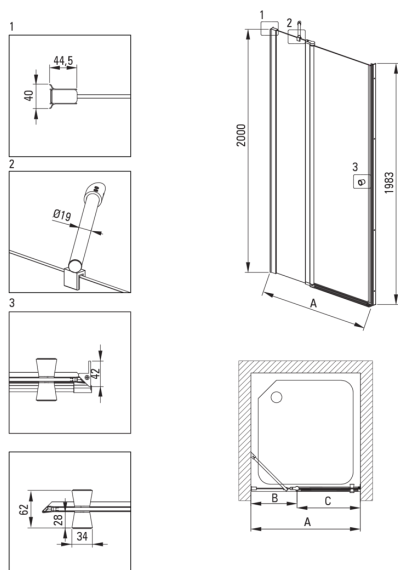

KERRIA PLUS

Shower doors

Product code: KTSUN45P

EAN: 5907650841548

Color: nero

Warranty [years]: 2

Shower door

Width [mm]	1200
Height [mm]	2000
Glass thickness [mm]	6
Glass finish	transparent
installation	to be completed with KTS doors, to be completed with KTS walk-in
Active cover	Yes

Features:

- Important! For recessed installation, be sure to buy the appropriate KTS_N00X or KTS_000X profile
- Profiles leveling the curvature of the walls
- The railings give the structure rigidity
- Active Cover coating
- Modern handles with rubber protection
- TOTALWHITE transparent glass
- Dedicated cleaning agent, safe for cleaned surfaces
- Only the best materials, the quality of which has been confirmed by laboratory tests
- Reversible door that allows the cabin to be mounted on the right or left side
- Safe and durable tempered glass
- Resistance to impacts, chemicals and stains in accordance with PN-EN 14428+A1:2008 norm, confirmed by tests of the Institute of Ceramics and Building Materials

Model	Size [mm]	A [mm]	B [mm]	C [mm]	A+XKCOOPX02	A+KTS_X22X
KTSUX42P + KTS_X00X	800x2000	775-800	255-280	520	820-860	800-830
KTSUX41P + KTS_X00X	900x2000	875-900	355-380	520	920-960	900-930
KTSUX43P + KTS_X00X	1000x2000	975-1000	405-430	570	1020-1060	1000-1030
KTSUX44P + KTS_X00X	1100x2000	1075-1100	455-480	620	1120-1160	1100-1130
KTSUX45P + KTS_X00X	1200x2000	1175-1200	505-530	670	1220-1260	1200-1230