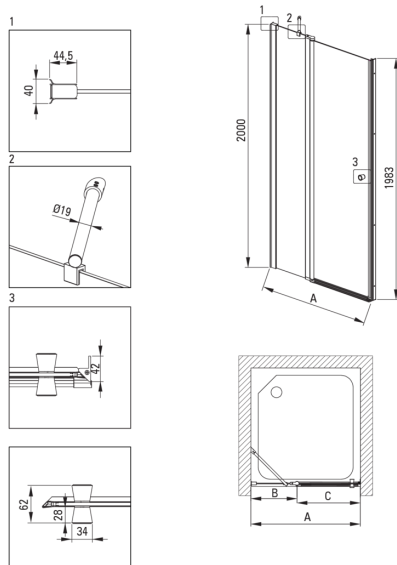

Product code: KTSUN42P

EAN: 5907650819943

Color: nero

Warranty [years]: 2

Shower door

Width [mm]	800
Height [mm]	2000
Glass thickness [mm]	6
Glass finish	transparent
installation	to be completed with KTS doors, to be completed with KTS walk-in
Active cover	Yes

Features:

- Important! For recessed installation, be sure to buy the appropriate KTS_N00X or KTS_000X profile
- Active Cover coating
- TOTALWHITE transparent glass
- Profiles leveling the curvature of the walls
- Covering of assembly elements
- Possibility to install the cabin without a shower tray, directly on the tiles
- Dedicated cleaning agent, safe for cleaned surfaces
- Dedicated to Active Cover surfaces
- Reversible door that allows the cabin to be mounted on the right or left side
- The profile system makes it possible to reduce the curvature of the walls
- Hydrophobic Active-Cover coating that makes it easier for water to run off the glass
- Safe and durable tempered glass
- Only the best materials, the quality of which has been confirmed by laboratory tests
- Resistance to impacts, chemicals and stains in accordance with PN-EN 14428+A1:2008 norm, confirmed by tests of the Institute of Ceramics and Building Materials
- The railings give the structure rigidity

Model	Size [mm]	A [mm]	B [mm]	C [mm]	A+XKCO0PX02	A+KTS_X22X
KTSUX42P + KTS_X00X	800x2000	775-800	255-280	520	820-860	800-830
KTSUX41P + KTS_X00X	900x2000	875-900	355-380	520	920-960	900-930
KTSUX43P + KTS_X00X	1000x2000	975-1000	405-430	570	1020-1060	1000-1030
KTSUX44P + KTS_X00X	1100x2000	1075-1100	455-480	620	1120-1160	1100-1130
KTSUX45P + KTS_X00X	1200x2000	1175-1200	505-530	670	1220-1260	1200-1230