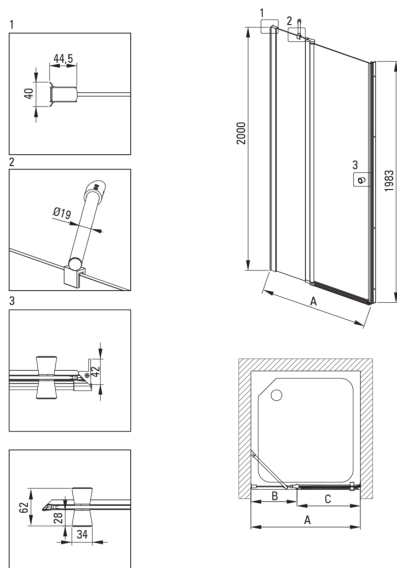

Product code: KTSUN41P

EAN: 5907650819967

Color: nero

Warranty [years]: 2

Shower door

Width [mm]	900
Height [mm]	2000
Glass thickness [mm]	6
Glass finish	transparent
installation	to be completed with KTS doors, to be completed with KTS walk-in
Active cover	Yes

Features:

- Important! For recessed installation, be sure to buy the appropriate KTS_N00X or KTS_000X profile
- Active Cover coating
- TOTALWHITE transparent glass
- Profiles leveling the curvature of the walls
- Covering of assembly elements
- Dedicated cleaning agent, safe for cleaned surfaces
- Possibility to install the cabin without a shower tray, directly on the tiles
- Dedicated to Active Cover surfaces
- Reversible door that allows the cabin to be mounted on the right or left side
- The profile system makes it possible to reduce the curvature of the walls
- Hydrophobic Active-Cover coating that makes it easier for water to run off the glass
- Safe and durable tempered glass
- Only the best materials, the quality of which has been confirmed by laboratory tests
- Resistance to impacts, chemicals and stains in accordance with PN-EN 14428+A1:2008 norm, confirmed by tests of the Institute of Ceramics and Building Materials
- The railings give the structure rigidity

Model	Size [mm]	A [mm]	B [mm]	C [mm]	A+XKCOOPX02	A+KTS_X22X
KTSUX42P + KTS_X00X	800x2000	775-800	255-280	520	820-860	800-830
KTSUX41P + KTS_X00X	900x2000	875-900	355-380	520	920-960	900-930
KTSUX43P + KTS_X00X	1000x2000	975-1000	405-430	570	1020-1060	1000-1030
KTSUX44P + KTS_X00X	1100x2000	1075-1100	455-480	620	1120-1160	1100-1130
KTSUX45P + KTS_X00X	1200x2000	1175-1200	505-530	670	1220-1260	1200-1230