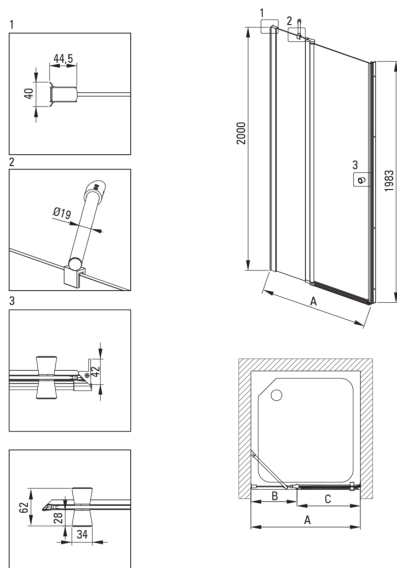

## Shower doors

**Product code:** KTSU045P

**EAN:** 5907650841531

**Color:** chrome

**Warranty [years]:** 2

### Shower door

Width [mm]	1200
Height [mm]	2000
Glass thickness [mm]	6
Glass finish	transparent
installation	to be completed with KTS doors, to be completed with KTS walk-in
Active cover	Yes

Model	Size [mm]	A [mm]	B [mm]	C [mm]	A+XKCOOPX02	A+KTS_X22X
KTSUX42P + KTS_X00X	800x2000	775-800	255-280	520	820-860	800-830
KTSUX41P + KTS_X00X	900x2000	875-900	355-380	520	920-960	900-930
KTSUX43P + KTS_X00X	1000x2000	975-1000	405-430	570	1020-1060	1000-1030
KTSUX44P + KTS_X00X	1100x2000	1075-1100	455-480	620	1120-1160	1100-1130
KTSUX45P + KTS_X00X	1200x2000	1175-1200	505-530	670	1220-1260	1200-1230