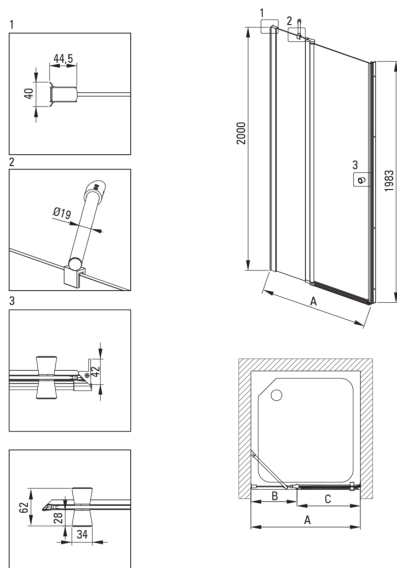

Product code: KTSU044P

EAN: 5907650880677

Color: chrome

Warranty [years]: 2

Shower door

Width [mm]	1100
Height [mm]	2000
Glass thickness [mm]	6
Glass finish	transparent
installation	to be completed with KTS doors, to be completed with KTS walk-in
Active cover	Yes

Features:

- Important! For recessed installation, be sure to buy the appropriate KTS_N00X or KTS_000X profile
- Active Cover coating
- TOTALWHITE transparent glass
- Profiles leveling the curvature of the walls
- Covering of assembly elements
- Possibility to install the cabin without a shower tray, directly on the tiles
- Dedicated to Active Cover surfaces
- Reversible door that allows the cabin to be mounted on the right or left side
- Safe and durable tempered glass
- Only the best materials, the quality of which has been confirmed by laboratory tests
- Resistance to impacts, chemicals and stains in accordance with PN-EN 14428+A1:2008 norm, confirmed by tests of the Institute of Ceramics and Building Materials
- The railings give the structure rigidity
- Dedicated cleaning agent, safe for cleaned surfaces

Model	Size [mm]	A [mm]	B [mm]	C [mm]	A+XKCO0PX02	A+KTS_X22X
KTSUX42P + KTS_X00X	800x2000	775-800	255-280	520	820-860	800-830
KTSUX41P + KTS_X00X	900x2000	875-900	355-380	520	920-960	900-930
KTSUX43P + KTS_X00X	1000x2000	975-1000	405-430	570	1020-1060	1000-1030
KTSUX44P + KTS_X00X	1100x2000	1075-1100	455-480	620	1120-1160	1100-1130
KTSUX45P + KTS_X00X	1200x2000	1175-1200	505-530	670	1220-1260	1200-1230