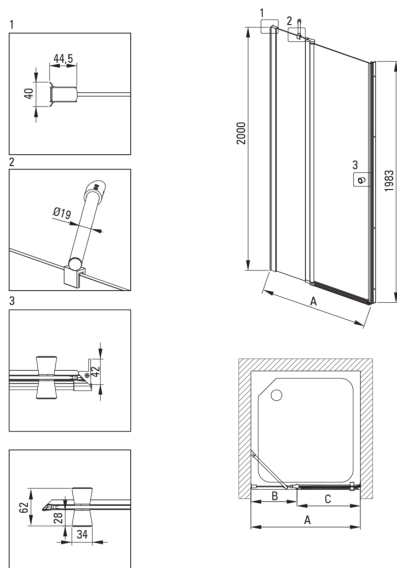

Product code: KTSU043P

EAN: 5907650819936

Color: chrome

Warranty [years]: 2

Shower door

Width [mm]	1000
Height [mm]	2000
Glass thickness [mm]	6
Glass finish	transparent
installation	to be completed with KTS doors, to be completed with KTS walk-in
Active cover	Yes

Features:

- Important! For recessed installation, be sure to buy the appropriate KTS_N00X or KTS_000X profile
- Active Cover coating
- TOTALWHITE transparent glass
- Profiles leveling the curvature of the walls
- Covering of assembly elements
- Possibility to install the cabin without a shower tray, directly on the tiles
- Dedicated cleaning agent, safe for cleaned surfaces
- Dedicated to Active Cover surfaces
- Reversible door that allows the cabin to be mounted on the right or left side
- The profile system makes it possible to reduce the curvature of the walls
- Hydrophobic Active-Cover coating that makes it easier for water to run off the glass
- Safe and durable tempered glass
- Only the best materials, the quality of which has been confirmed by laboratory tests
- Resistance to impacts, chemicals and stains in accordance with PN-EN 14428+A1:2008 norm, confirmed by tests of the Institute of Ceramics and Building Materials
- The railings give the structure rigidity

Model	Size [mm]	A [mm]	B [mm]	C [mm]	A+XKCO0PX02	A+KTS_X22X
KTSUX42P + KTS_X00X	800x2000	775-800	255-280	520	820-860	800-830
KTSUX41P + KTS_X00X	900x2000	875-900	355-380	520	920-960	900-930
KTSUX43P + KTS_X00X	1000x2000	975-1000	405-430	570	1020-1060	1000-1030
KTSUX44P + KTS_X00X	1100x2000	1075-1100	455-480	620	1120-1160	1100-1130
KTSUX45P + KTS_X00X	1200x2000	1175-1200	505-530	670	1220-1260	1200-1230