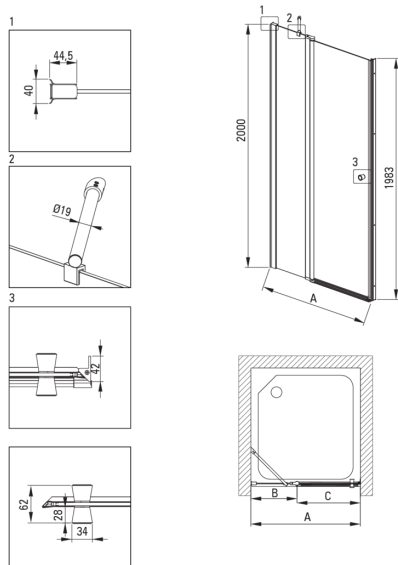

### Shower door

Width [mm]	800
Height [mm]	2000
Glass thickness [mm]	6
Glass finish	transparent
installation	to be completed with KTC doors, to be completed with KTS walk-in
Active cover	Yes

### Features:

- Important! For recessed installation, be sure to buy the appropriate KTS\_N00X or KTS\_000X profile
- Active Cover coating
- TOTALWHITE transparent glass
- Profiles leveling the curvature of the walls
- Covering of assembly elements
- Possibility to install the cabin without a shower tray, directly on the tiles
- Dedicated cleaning agent, safe for cleaned surfaces
- Dedicated to Active Cover surfaces
- Reversible door that allows the cabin to be mounted on the right or left side
- The profile system makes it possible to reduce the curvature of the walls
- Hydrophobic Active-Cover coating that makes it easier for water to run off the glass
- Safe and durable tempered glass
- Only the best materials, the quality of which has been confirmed by laboratory tests
- Resistance to impacts, chemicals and stains in accordance with PN-EN 14428+A1:2008 norm, confirmed by tests of the Institute of Ceramics and Building Materials
- The railings give the structure rigidity

Model	Size [mm]	A [mm]	B [mm]	C [mm]	A+XKCO0PX02	A+KTS_X22X
KTSUX42P + KTS_X00X	800x2000	775-800	255-280	520	820-860	800-830
KTSUX41P + KTS_X00X	900x2000	875-900	355-380	520	920-960	900-930
KTSUX43P + KTS_X00X	1000x2000	975-1000	405-430	570	1020-1060	1000-1030
KTSUX44P + KTS_X00X	1100x2000	1075-1100	455-480	620	1120-1160	1100-1130
KTSUX45P + KTS_X00X	1200x2000	1175-1200	505-530	670	1220-1260	1200-1230