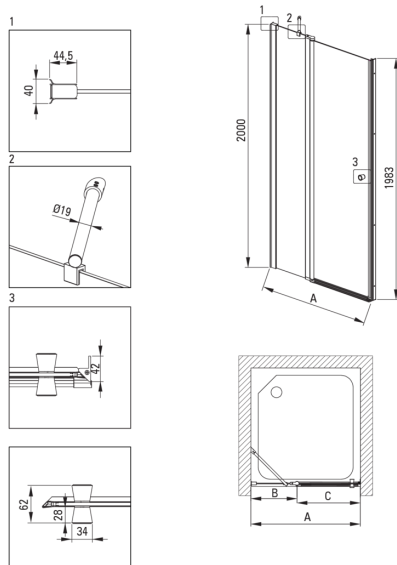

Product code: KTSU041P

EAN: 5907650819899

Color: chrome

Warranty [years]: 2

Shower door

Width [mm]	900
Height [mm]	2000
Glass thickness [mm]	6
Glass finish	transparent
installation	to be completed with KTS walk-in, to be completed with KTS doors
Active cover	Yes

Features:

- Important! For recessed installation, be sure to buy the appropriate KTS_N00X or KTS_000X profile
- Active Cover coating
- TOTALWHITE transparent glass
- Profiles leveling the curvature of the walls
- Covering of assembly elements
- Possibility to install the cabin without a shower tray, directly on the tiles
- Dedicated cleaning agent, safe for cleaned surfaces
- Dedicated to Active Cover surfaces
- Reversible door that allows the cabin to be mounted on the right or left side
- The profile system makes it possible to reduce the curvature of the walls
- Hydrophobic Active-Cover coating that makes it easier for water to run off the glass
- Safe and durable tempered glass
- Only the best materials, the quality of which has been confirmed by laboratory tests
- Precise door closing through lifting hinges
- Resistance to impacts, chemicals and stains in accordance with PN-EN 14428+A1:2008 norm, confirmed by tests of the Institute of Ceramics and Building Materials
- The railings give the structure rigidity

Model	Size [mm]	A [mm]	B [mm]	C [mm]	A+XKCO0PX02	A+KTS_X22X
KTSUX42P + KTS_X00X	800x2000	775-800	255-280	520	820-860	800-830
KTSUX41P + KTS_X00X	900x2000	875-900	355-380	520	920-960	900-930
KTSUX43P + KTS_X00X	1000x2000	975-1000	405-430	570	1020-1060	1000-1030
KTSUX44P + KTS_X00X	1100x2000	1075-1100	455-480	620	1120-1160	1100-1130
KTSUX45P + KTS_X00X	1200x2000	1175-1200	505-530	670	1220-1260	1200-1230