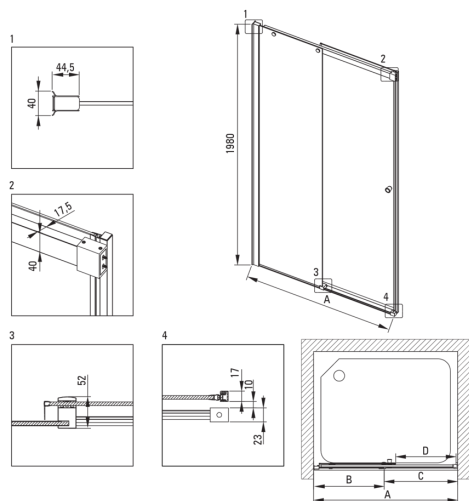

KERRIA PLUS

Shower doors

Product code: KTSPN18P

EAN: 5907650836612

Color: nero

Warranty [years]: 2

Shower door

Width [mm]	1800
Height [mm]	2000
Glass thickness [mm]	6
Glass finish	transparent
installation	to be completed with KTS walk-in
Active cover	Yes

Features:

- Safe and durable tempered glass
- Hydrophobic Active-Cover coating that makes it easier for water to run off the glass
- Dedicated to Active Cover surfaces
- TOTALWHITE transparent glass
- Reversible door that allows the cabin to be mounted on the right or left side
- Covering of assembly elements
- Profiles leveling the curvature of the walls
- Hinges in the plane of the glass
- Modern handles with rubber protection
- Only the best materials, the quality of which has been confirmed by laboratory tests
- Dedicated cleaning agent, safe for cleaned surfaces
- Precise door closing through lifting hinges
- Resistance to impacts, chemicals and stains in accordance with PN-EN 14428+A1:2008 norm, confirmed by tests of the Institute of Ceramics and Building Materials

Model	Size [mm]	A [mm]	B [mm]	C [mm]	D [mm]	A+XKC00PX02 [mm]	A+KTS_X22X [mm]
KTSPX10P	1000x2000	985-1010	480-495	505	390	1020-1060	1000-1030
KTSPX11P	1100x2000	1085-1110	530-545	555	440	1120-1160	1100-1130
KTSPX12P	1200x2000	1185-1210	580-595	605	490	1220-1260	1200-1230
KTSPX13P	1300x2000	1285-1310	630-645	655	540	1320-1360	1300-1330
KTSPX14P	1400x2000	1385-1410	680-695	705	590	1420-1460	1400-1430
KTSPX15P	1500x2000	1485-1510	730-745	755	640	1520-1560	1500-1530
KTSPX16P	1600x2000	1585-1610	830-845	755	640	1620-1660	1600-1630
KTSPX17P	1700x2000	1685-1710	930-945	755	640	1720-1760	1700-1730
KTSPX18P	1800x2000	1785-1810	1030-1045	755	640	1820-1860	1800-1830