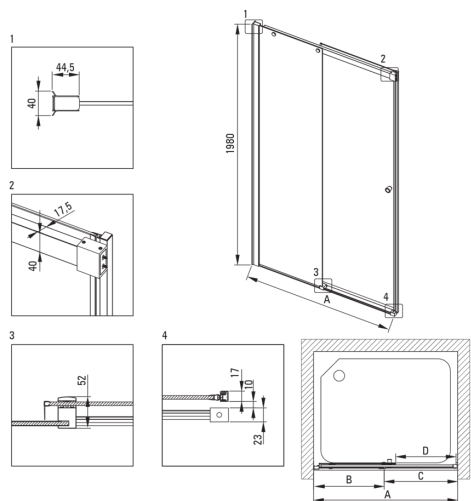

Product code: KTSPN17P

EAN: 5907650836599

Color: nero

Warranty [years]: 2

Shower door

Width [mm]	1700
Height [mm]	2000
Glass thickness [mm]	6
Glass finish	transparent
installation	to be completed with KTS walk-in
Active cover	Yes

Features:

- Safe and durable tempered glass
- Hydrophobic Active-Cover coating that makes it easier for water to run off the glass
- Dedicated to Active Cover surfaces
- TOTALWHITE transparent glass
- Reversible door that allows the cabin to be mounted on the right or left side
- Covering of assembly elements
- Profiles leveling the curvature of the walls
- Hinges in the plane of the glass
- Modern handles with rubber protection
- Only the best materials, the quality of which has been confirmed by laboratory tests
- Dedicated cleaning agent, safe for cleaned surfaces
- Precise door closing through lifting hinges
- Resistance to impacts, chemicals and stains in accordance with PN-EN 14428+A1:2008 norm, confirmed by tests of the Institute of Ceramics and Building Materials

Model	Size [mm]	A [mm]	B [mm]	C [mm]	D [mm]	A+XKC00PX02 [mm]	A+KTS_X22X [mm]
KTSPX10P	1000x2000	985-1010	480-495	505	390	1020-1060	1000-1030
KTSPX11P	1100x2000	1085-1110	530-545	555	440	1120-1160	1100-1130
KTSPX12P	1200x2000	1185-1210	580-595	605	490	1220-1260	1200-1230
KTSPX13P	1300x2000	1285-1310	630-645	655	540	1320-1360	1300-1330
KTSPX14P	1400x2000	1385-1410	680-695	705	590	1420-1460	1400-1430
KTSPX15P	1500x2000	1485-1510	730-745	755	640	1520-1560	1500-1530
KTSPX16P	1600x2000	1585-1610	830-845	755	640	1620-1660	1600-1630
KTSPX17P	1700x2000	1685-1710	930-945	755	640	1720-1760	1700-1730
KTSPX18P	1800x2000	1785-1810	1030-1045	755	640	1820-1860	1800-1830