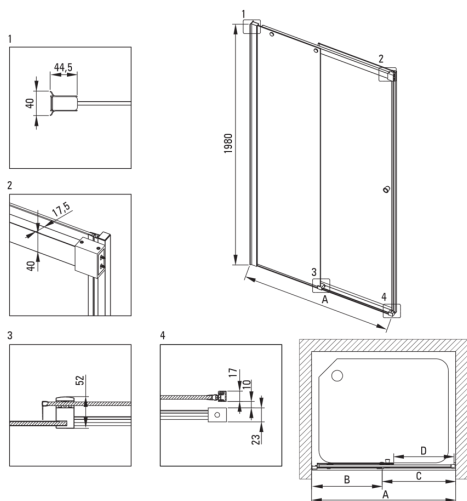

Product code: KTSPN13P

EAN: 5907650835653

Color: nero

Warranty [years]: 2

Shower door

Width [mm]	1300
Height [mm]	2000
Glass thickness [mm]	6
Glass finish	transparent
installation	to be completed with KTS walk-in
Active cover	Yes

Features:

- Safe and durable tempered glass
- Hydrophobic Active-Cover coating that makes it easier for water to run off the glass
- Dedicated to Active Cover surfaces
- TOTALWHITE transparent glass
- Reversible door that allows the cabin to be mounted on the right or left side
- Covering of assembly elements
- Profiles leveling the curvature of the walls
- Hinges in the plane of the glass
- Modern handles with rubber protection
- Only the best materials, the quality of which has been confirmed by laboratory tests
- Dedicated cleaning agent, safe for cleaned surfaces
- Precise door closing through lifting hinges
- Resistance to impacts, chemicals and stains in accordance with PN-EN 14428+A1:2008 norm, confirmed by tests of the Institute of Ceramics and Building Materials

Model	Size [mm]	A [mm]	B [mm]	C [mm]	D [mm]	A+XKC00PX02 [mm]	A+KTS_X22X [mm]
KTSPX10P	1000x2000	985-1010	480-495	505	390	1020-1060	1000-1030
KTSPX11P	1100x2000	1085-1110	530-545	555	440	1120-1160	1100-1130
KTSPX12P	1200x2000	1185-1210	580-595	605	490	1220-1260	1200-1230
KTSPX13P	1300x2000	1285-1310	630-645	655	540	1320-1360	1300-1330
KTSPX14P	1400x2000	1385-1410	680-695	705	590	1420-1460	1400-1430
KTSPX15P	1500x2000	1485-1510	730-745	755	640	1520-1560	1500-1530
KTSPX16P	1600x2000	1585-1610	830-845	755	640	1620-1660	1600-1630
KTSPX17P	1700x2000	1685-1710	930-945	755	640	1720-1760	1700-1730
KTSPX18P	1800x2000	1785-1810	1030-1045	755	640	1820-1860	1800-1830