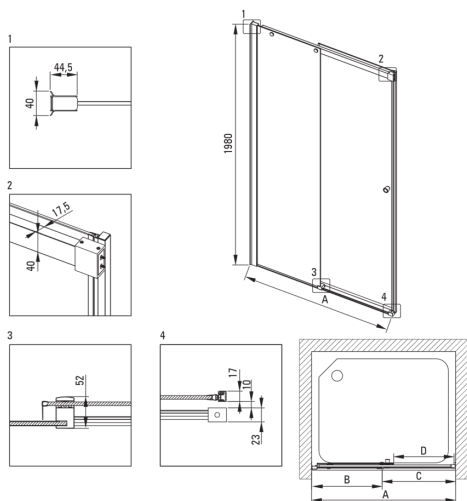

Product code: KTSPN10P

EAN: 5907650820406

Color: nero

Warranty [years]: 2

Shower door

Width [mm]	1000
Height [mm]	2000
Glass thickness [mm]	6
Glass finish	transparent
installation	to be completed with KTS walk-in
Active cover	Yes

Features:

- Hydrophobic Active-Cover coating that makes it easier for water to run off the glass
- Covering of assembly elements
- TOTALWHITE transparent glass
- Profiles leveling the curvature of the walls
- Safe and durable tempered glass
- Dedicated cleaning agent, safe for cleaned surfaces
- Dedicated to Active Cover surfaces
- Reversible door that allows the cabin to be mounted on the right or left side
- The profile system makes it possible to reduce the curvature of the walls
- Only the best materials, the quality of which has been confirmed by laboratory tests
- Precise door closing through lifting hinges
- Resistance to impacts, chemicals and stains in accordance with PN-EN 14428+A1:2008 norm, confirmed by tests of the Institute of Ceramics and Building Materials

Model	Size [mm]	A [mm]	B [mm]	C [mm]	D [mm]	A+XKC00PX02 [mm]	A+KTS_X22X [mm]
KTSPX10P	1000x2000	985-1010	480-495	505	390	1020-1060	1000-1030
KTSPX11P	1100x2000	1085-1110	530-545	555	440	1120-1160	1100-1130
KTSPX12P	1200x2000	1185-1210	580-595	605	490	1220-1260	1200-1230
KTSPX13P	1300x2000	1285-1310	630-645	655	540	1320-1360	1300-1330
KTSPX14P	1400x2000	1385-1410	680-695	705	590	1420-1460	1400-1430
KTSPX15P	1500x2000	1485-1510	730-745	755	640	1520-1560	1500-1530
KTSPX16P	1600x2000	1585-1610	830-845	755	640	1620-1660	1600-1630
KTSPX17P	1700x2000	1685-1710	930-945	755	640	1720-1760	1700-1730
KTSPX18P	1800x2000	1785-1810	1030-1045	755	640	1820-1860	1800-1830