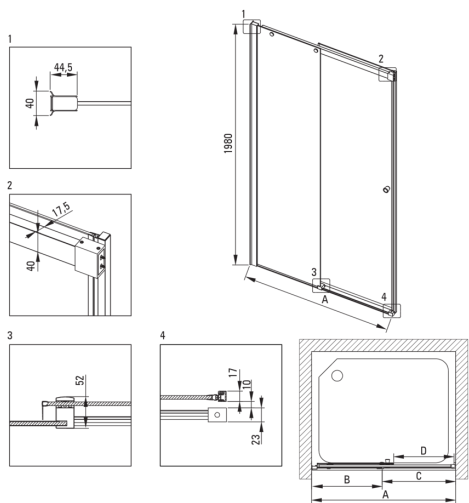

Product code: KTSP014P

EAN: 5907650820376

Color: chrome

Warranty [years]: 2

Shower door

Width [mm]	1400
Height [mm]	2000
Glass thickness [mm]	6
Glass finish	transparent
installation	to be completed with KTS walk-in
Active cover	Yes

Features:

- Hydrophobic Active-Cover coating that makes it easier for water to run off the glass
- Covering of assembly elements
- TOTALWHITE transparent glass
- Profiles leveling the curvature of the walls
- Safe and durable tempered glass
- Dedicated cleaning agent, safe for cleaned surfaces
- Dedicated to Active Cover surfaces
- Reversible door that allows the cabin to be mounted on the right or left side
- The profile system makes it possible to reduce the curvature of the walls
- Only the best materials, the quality of which has been confirmed by laboratory tests
- Resistance to impacts, chemicals and stains in accordance with PN-EN 14428+A1:2008 norm, confirmed by tests of the Institute of Ceramics and Building Materials

Model	Size [mm]	A [mm]	B [mm]	C [mm]	D [mm]	A+XKC00PX02 [mm]	A+KTS_X22X [mm]
KTSPX10P	1000x2000	985-1010	480-495	505	390	1020-1060	1000-1030
KTSPX11P	1100x2000	1085-1110	530-545	555	440	1120-1160	1100-1130
KTSPX12P	1200x2000	1185-1210	580-595	605	490	1220-1260	1200-1230
KTSPX13P	1300x2000	1285-1310	630-645	655	540	1320-1360	1300-1330
KTSPX14P	1400x2000	1385-1410	680-695	705	590	1420-1460	1400-1430
KTSPX15P	1500x2000	1485-1510	730-745	755	640	1520-1560	1500-1530
KTSPX16P	1600x2000	1585-1610	830-845	755	640	1620-1660	1600-1630
KTSPX17P	1700x2000	1685-1710	930-945	755	640	1720-1760	1700-1730
KTSPX18P	1800x2000	1785-1810	1030-1045	755	640	1820-1860	1800-1830