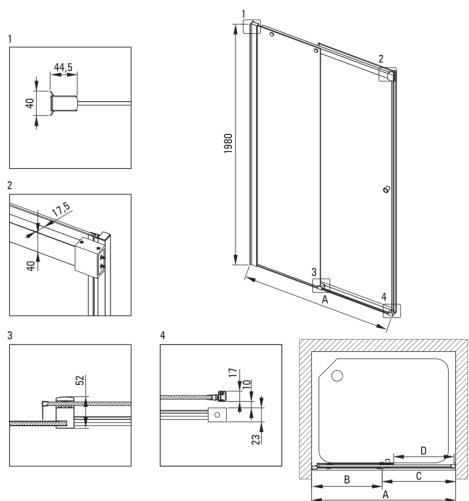

Product code: KTSP013P

EAN: 5907650835639

Color: chrome

Warranty [years]: 2

Shower door

Width [mm]	1300
Height [mm]	2000
Glass thickness [mm]	6
Glass finish	transparent
installation	to be completed with KTS walk-in
Active cover	Yes

Features:

- Safe and durable tempered glass
- Hydrophobic Active-Cover coating that makes it easier for water to run off the glass
- Dedicated to Active Cover surfaces
- TOTALWHITE transparent glass
- Reversible door that allows the cabin to be mounted on the right or left side
- Covering of assembly elements
- Profiles leveling the curvature of the walls
- Hinges in the plane of the glass
- Modern handles with rubber protection
- Only the best materials, the quality of which has been confirmed by laboratory tests
- Dedicated cleaning agent, safe for cleaned surfaces
- Precise door closing through lifting hinges
- Resistance to impacts, chemicals and stains in accordance with PN-EN 14428+A1:2008 norm, confirmed by tests of the Institute of Ceramics and Building Materials

Model	Size [mm]	A [mm]	B [mm]	C [mm]	D [mm]	A+XKC00PX02 [mm]	A+KTS_X22X [mm]
KTSPX10P	1000x2000	985-1010	480-495	505	390	1020-1060	1000-1030
KTSPX11P	1100x2000	1085-1110	530-545	555	440	1120-1160	1100-1130
KTSPX12P	1200x2000	1185-1210	580-595	605	490	1220-1260	1200-1230
KTSPX13P	1300x2000	1285-1310	630-645	655	540	1320-1360	1300-1330
KTSPX14P	1400x2000	1385-1410	680-695	705	590	1420-1460	1400-1430
KTSPX15P	1500x2000	1485-1510	730-745	755	640	1520-1560	1500-1530
KTSPX16P	1600x2000	1585-1610	830-845	755	640	1620-1660	1600-1630
KTSPX17P	1700x2000	1685-1710	930-945	755	640	1720-1760	1700-1730
KTSPX18P	1800x2000	1785-1810	1030-1045	755	640	1820-1860	1800-1830