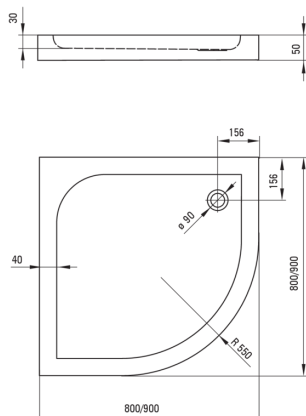

CUBIC

Acrylic shower tray, half round

Product code: KTK_052B

EAN: 5908212008157

Color: white

Warranty [years]: 2

Shower tray

Material	acrylic
Shape	half round
Width [mm]	800
Length [mm]	800
Height [mm]	50

Features:

- Durable acrylic material that maintains its shine and color
- For installation at floor level, directly on the screed or supported by construction material
- Attention: waste trap NHC_029C can be used with the shower tray
- Dedicated cleaning agent, safe for cleaned surfaces
- Only the best materials, the quality of which has been confirmed by laboratory tests