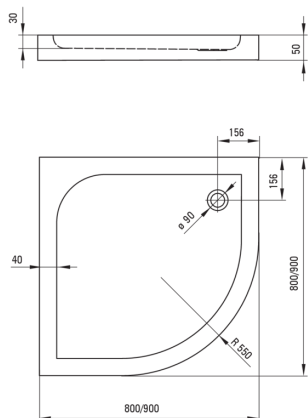

CUBIC

Acrylic shower tray, half round

Product code: KTK_051B

EAN: 5908212008164

Color: white

Warranty [years]: 2

Shower tray

Material	acrylic
Shape	half round
Width [mm]	900
Length [mm]	900
Height [mm]	50

Features:

- Durable acrylic material that maintains its shine and color
- For installation at floor level, directly on the screed or supported by construction material
- Attention: waste trap NHC_029C can be used with the shower tray
- Dedicated cleaning agent, safe for cleaned surfaces
- Only the best materials, the quality of which has been confirmed by laboratory tests