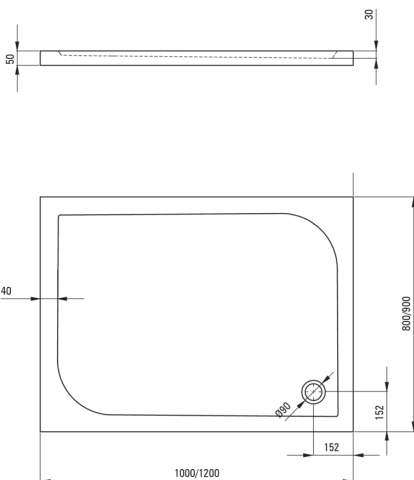

Features:

- Durable acrylic material that maintains its shine and color
- For installation at floor level, directly on the screed or supported by construction material
- Dedicated cleaning agent, safe for cleaned surfaces
- Hygienic certificate of the National Institute of Hygiene confirming the product's compliance with safety standards
- Only the best materials, the quality of which has been confirmed by laboratory tests