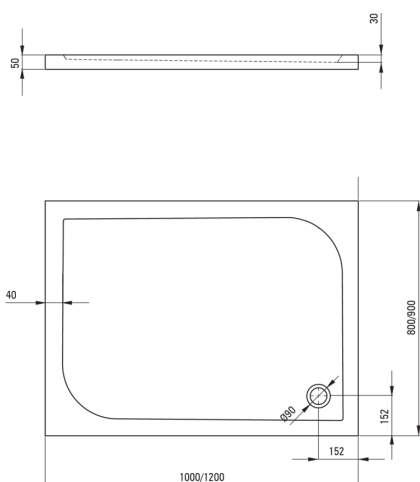

CUBIC

Acrylic shower tray, rectangular

Product code: KTK_045B

EAN: 5908212053287

Color: white

Warranty [years]: 2

Shower tray

Material	acrylic
Shape	rectangular
Width [mm]	900
Length [mm]	1000
Height [mm]	50

Features:

- Durable acrylic material that maintains its shine and color
- For installation at floor level, directly on the screed or supported by construction material
- Dedicated cleaning agent, safe for cleaned surfaces
- Hygienic certificate of the National Institute of Hygiene confirming the product's compliance with safety standards
- Only the best materials, the quality of which has been confirmed by laboratory tests