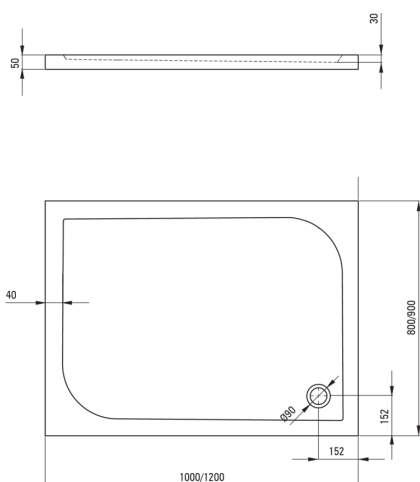

CUBIC

Acrylic shower tray, rectangular

Product code: KTK_044B

EAN: 5908212027684

Color: white

Warranty [years]: 2

Shower tray

Material	acrylic
Shape	rectangular
Width [mm]	800
Length [mm]	1200
Height [mm]	50

Features:

- Durable acrylic material that maintains its shine and color
- For installation at floor level, directly on the screed or supported by construction material
- Attention: waste trap NHC_029C can be used with the shower tray
- Dedicated cleaning agent, safe for cleaned surfaces
- Only the best materials, the quality of which has been confirmed by laboratory tests