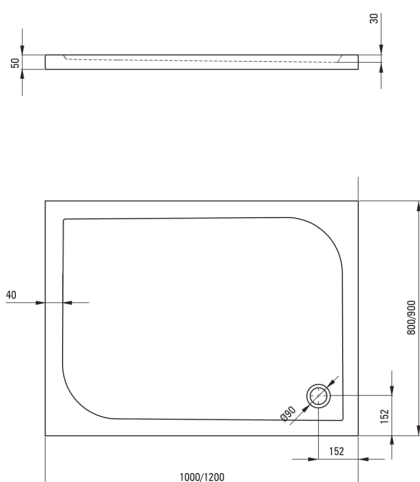

CUBIC

Acrylic shower tray, rectangular

Product code: KTK_043B

EAN: 5908212027677

Color: white

Warranty [years]: 2

Shower tray

Material	acrylic
Shape	rectangular
Width [mm]	900
Length [mm]	1200
Height [mm]	50

Features:

- Durable acrylic material that maintains its shine and color
- For installation at floor level, directly on the screed or supported by construction material
- Attention: waste trap NHC_029C can be used with the shower tray
- Dedicated cleaning agent, safe for cleaned surfaces
- Only the best materials, the quality of which has been confirmed by laboratory tests