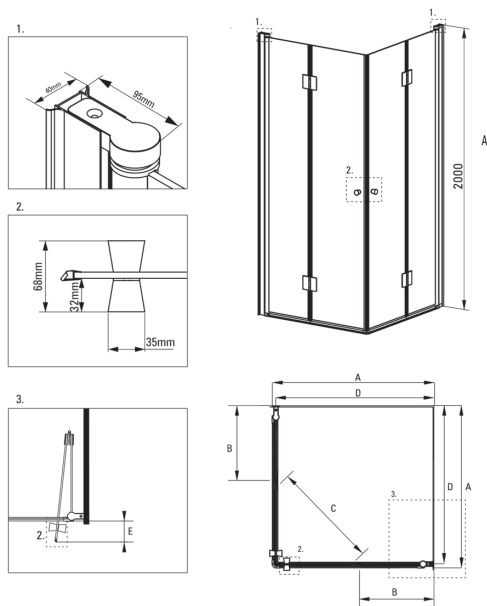

KERRIA

Shower cabin, square

Product code: KTK_042P

EAN: 5908212015230

Color: chrome

Warranty [years]: 2

Showe cabin

| | |
|----------------------|-------------|
| Shape | square |
| Width [mm] | 800 |
| Length [mm] | 800 |
| Height [mm] | 2000 |
| Glass thickness [mm] | 6 |
| Glass finish | transparent |
| Active cover | Yes |

Features:

- Only the best materials, the quality of which has been confirmed by laboratory tests
- Safe and durable tempered glass
- Hydrophobic Active-Cover coating that makes it easier for water to run off the glass
- Dedicated to Active Cover surfaces
- Covering of assembly elements
- Precise door closing through lifting hinges
- Possibility to install the cabin without a shower tray, directly on the tiles
- Dedicated cleaning agent, safe for cleaned surfaces
- Profiles leveling the curvature of the walls
- Resistance to impacts, chemicals and stains in accordance with PN-EN 14428+A1:2008 norm, confirmed by tests of the Institute of Ceramics and Building Materials
- Enclosure sold without the tray

KERRIA

| Model | Size | A (mm) | B (mm) | C (mm) | D (mm) | E (mm) |
|----------|-----------|----------|--------|--------|--------|--------|
| KTK 043P | 1000X1000 | 985-1000 | 455 | 710 | 965 | 85 |
| KTK 042P | 800x800 | 785-800 | 355 | 570 | 765 | 85 |
| KTK 041P | 900x900 | 885-900 | 405 | 640 | 865 | 85 |