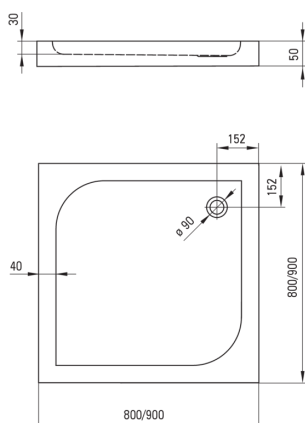

CUBIC

Acrylic shower tray, square

Product code: KTK_042B

EAN: 5908212008140

Color: white

Warranty [years]: 2

Shower tray

Material	acrylic
Shape	square
Width [mm]	800
Length [mm]	800
Height [mm]	50

Features:

- Durable acrylic material that maintains its shine and color
- For installation at floor level, directly on the screed or supported by construction material
- Attention: waste trap NHC_029C can be used with the shower tray
- Dedicated cleaning agent, safe for cleaned surfaces
- Only the best materials, the quality of which has been confirmed by laboratory tests