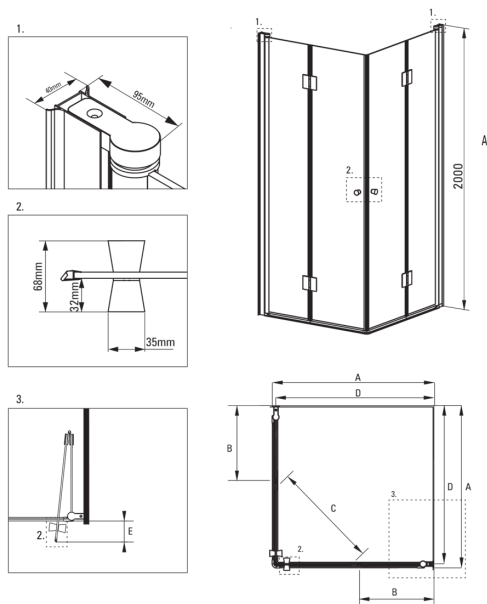

## Shower cabin, square

**Product code:** KTK\_041P

**EAN:** 5908212015223

**Color:** chrome

**Warranty [years]:** 2

### Showe cabin

Shape	square
Width [mm]	900
Length [mm]	900
Height [mm]	2000
Glass thickness [mm]	6
Glass finish	transparent
Active cover	Yes

KERRIA

Model	Size	A (mm)	B (mm)	C (mm)	D (mm)	E (mm)
KTK 043P	1000X1000	985-1000	455	710	965	85
KTK 042P	800x800	785-800	355	570	765	85
KTK 041P	900x900	885-900	405	640	865	85