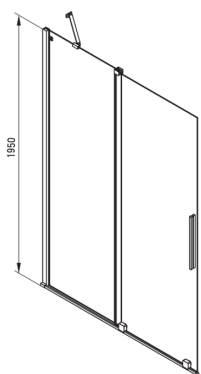

## Shower wall, walk-in

**Product code:** KTJ\_Z39R

**EAN:** 5907650840282

**Color:** gold

**Warranty [years]:** 2

### Showe cabin

Width [mm]	900
Height [mm]	1950
Glass thickness [mm]	6
Glass finish	transparent
Active cover	Yes

### Features:

- Only the best materials, the quality of which has been confirmed by laboratory tests
- Hydrophobic Active-Cover coating that makes it easier for water to run off the glass
- TOTALWHITE transparent glass
- Possibility to install the cabin without a shower tray, directly on the tiles
- Safe and durable tempered glass
- Dedicated to Active Cover surfaces
- Resistance to impacts, chemicals and stains in accordance with PN-EN 14428+A1:2008 norm, confirmed by tests of the Institute of Ceramics and Building Materials
- Reversible door that allows the cabin to be mounted on the right or left side
- Dedicated cleaning agent, safe for cleaned surfaces

Model	Size	A (mm)	B (mm)	C (mm)	D (mm)
KTJ X39R	900x1950	880-900	360	475	420
KTJ X30R	1000x1950	980-1000	410	525	470
KTJ X32R	1200x1950	1180-1200	515	625	570
KTJ X34R	1400x1950	1380-1400	615	725	670