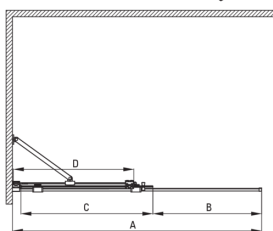

### Showe cabin

Width [mm]	900
Height [mm]	1950
Glass thickness [mm]	6
Glass finish	transparent
Active cover	Yes

Model	Size	A (mm)	B (mm)	C (mm)	D (mm)
KTJ X39R	900x1950	880-900	360	475	420
KTJ X30R	1000x1950	980-1000	410	525	470
KTJ X32R	1200x1950	1180-1200	515	625	570
KTJ X34R	1400x1950	1380-1400	615	725	670