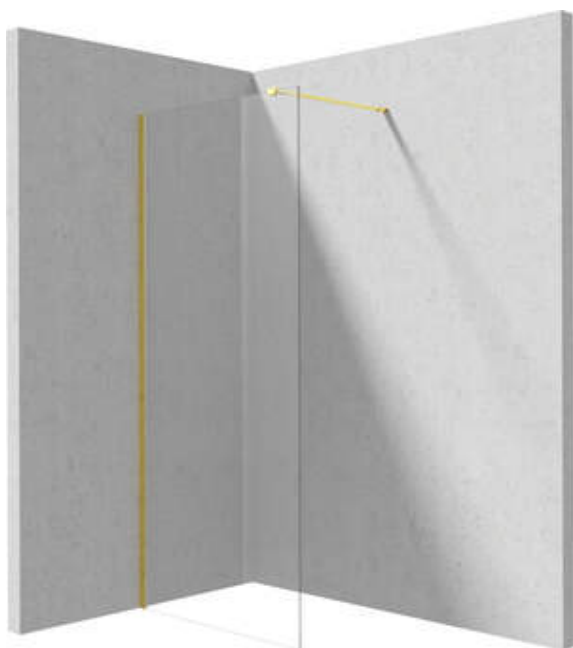

## Shower wall, walk-in

Product code: KTJ\_Z39P

EAN: 5907650840459

Color: gold

Warranty [years]: 2

### Showe cabin

Width [mm]	900
Height [mm]	1950
Glass thickness [mm]	6
Glass finish	transparent
Active cover	Yes

### Features:

- Only the best materials, the quality of which has been confirmed by laboratory tests
- Hydrophobic Active-Cover coating that makes it easier for water to run off the glass
- TOTALWHITE transparent glass
- Possibility to install the cabin without a shower tray, directly on the tiles
- Safe and durable tempered glass
- Dedicated to Active Cover surfaces
- Resistance to impacts, chemicals and stains in accordance with PN-EN 14428+A1:2008 norm, confirmed by tests of the Institute of Ceramics and Building Materials
- Reversible door that allows the cabin to be mounted on the right or left side
- Dedicated cleaning agent, safe for cleaned surfaces

Model	Size	A (mm)	B (mm)
KT J X38P	800x1950	760-780	756
KT J X39P	900x1950	860-880	856
KT J X30P	1000x1950	960-980	956
KT J X31P	1100x1950	1060-1080	1056
KT J X32P	1200x1950	1160-1180	1156