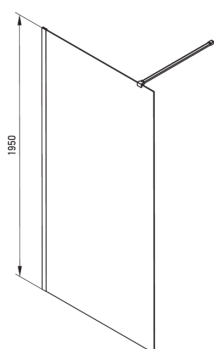

## Shower wall, walk-in

Product code: KTJ\_Z39P

EAN: 5907650840459

Color: gold

Warranty [years]: 2

### Showe cabin

Width [mm]	900
Height [mm]	1950
Glass thickness [mm]	6
Glass finish	transparent
Active cover	Yes

Model	Size	A (mm)	B (mm)
KT J X38P	800x1950	760-780	756
KT J X39P	900x1950	860-880	856
KT J X30P	1000x1950	960-980	956
KT J X31P	1100x1950	1060-1080	1056
KT J X32P	1200x1950	1160-1180	1156