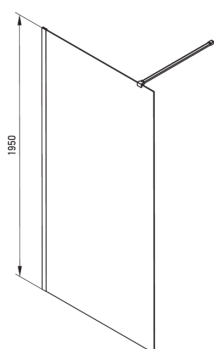

PRIZMA

Shower wall, walk-in

Product code: KTJ_Z38P

EAN: 5907650840435

Color: gold

Warranty [years]: 2

Showe cabin

Width [mm]	800
Height [mm]	1950
Glass thickness [mm]	6
Glass finish	transparent
Active cover	Yes

Features:

- Only the best materials, the quality of which has been confirmed by laboratory tests
- Hydrophobic Active-Cover coating that makes it easier for water to run off the glass
- TOTALWHITE transparent glass
- Possibility to install the cabin without a shower tray, directly on the tiles
- Safe and durable tempered glass
- Dedicated to Active Cover surfaces
- Resistance to impacts, chemicals and stains in accordance with PN-EN 14428+A1:2008 norm, confirmed by tests of the Institute of Ceramics and Building Materials
- Reversible door that allows the cabin to be mounted on the right or left side
- Dedicated cleaning agent, safe for cleaned surfaces

Model	Size	A (mm)	B (mm)
KT J X38P	800x1950	760-780	756
KT J X39P	900x1950	860-880	856
KT J X30P	1000x1950	960-980	956
KT J X31P	1100x1950	1060-1080	1056
KT J X32P	1200x1950	1160-1180	1156