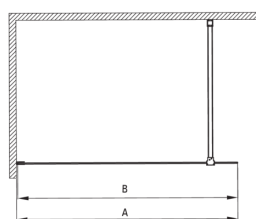

PRIZMA

Shower wall, walk-in

Product code: KTJ_Z38P

EAN: 5907650840435

Color: gold

Warranty [years]: 2

Showe cabin

Width [mm]	800
Height [mm]	1950
Glass thickness [mm]	6
Glass finish	transparent
Active cover	Yes

Features:

- Only the best materials, the quality of which has been confirmed by laboratory tests
- Hydrophobic Active-Cover coating that makes it easier for water to run off the glass
- TOTALWHITE transparent glass
- Possibility to install the cabin without a shower tray, directly on the tiles
- Safe and durable tempered glass
- Dedicated to Active Cover surfaces
- Resistance to impacts, chemicals and stains in accordance with PN-EN 14428+A1:2008 norm, confirmed by tests of the Institute of Ceramics and Building Materials
- Reversible door that allows the cabin to be mounted on the right or left side
- Dedicated cleaning agent, safe for cleaned surfaces

Model	Size	A (mm)	B (mm)
KT J X38P	800x1950	760-780	756
KT J X39P	900x1950	860-880	856
KT J X30P	1000x1950	960-980	956
KT J X31P	1100x1950	1060-1080	1056
KT J X32P	1200x1950	1160-1180	1156