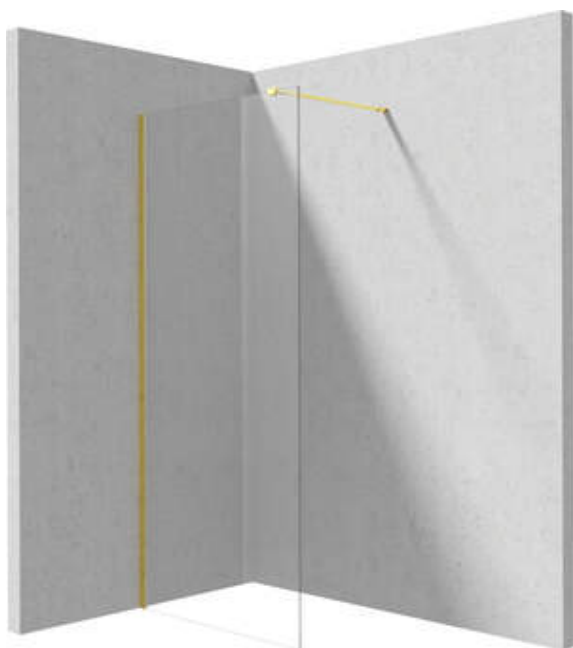

PRIZMA

Shower wall, walk-in

Product code: KTJ_Z38P

EAN: 5907650840435

Color: gold

Warranty [years]: 2

Showe cabin

Width [mm]	800
Height [mm]	1950
Glass thickness [mm]	6
Glass finish	transparent
Active cover	Yes

Features:

- Only the best materials, the quality of which has been confirmed by laboratory tests
- Hydrophobic Active-Cover coating that makes it easier for water to run off the glass
- TOTALWHITE transparent glass
- Possibility to install the cabin without a shower tray, directly on the tiles
- Safe and durable tempered glass
- Dedicated to Active Cover surfaces
- Resistance to impacts, chemicals and stains in accordance with PN-EN 14428+A1:2008 norm, confirmed by tests of the Institute of Ceramics and Building Materials
- Reversible door that allows the cabin to be mounted on the right or left side
- Dedicated cleaning agent, safe for cleaned surfaces

Model	Size	A (mm)	B (mm)
KT J X38P	800x1950	760-780	756
KT J X39P	900x1950	860-880	856
KT J X30P	1000x1950	960-980	956
KT J X31P	1100x1950	1060-1080	1056
KT J X32P	1200x1950	1160-1180	1156