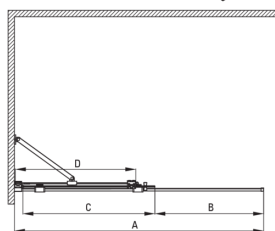

PRIZMA

Shower wall, walk-in

Product code: KTJ_Z32R

EAN: 5907650840374

Color: gold

Warranty [years]: 2

Showe cabin

Width [mm]	1200
Height [mm]	1950
Glass thickness [mm]	6
Glass finish	transparent
Active cover	Yes

Model	Size	A (mm)	B (mm)	C (mm)	D (mm)
KTJ X39R	900x1950	880-900	360	475	420
KTJ X30R	1000x1950	980-1000	410	525	470
KTJ X32R	1200x1950	1180-1200	515	625	570
KTJ X34R	1400x1950	1380-1400	615	725	670