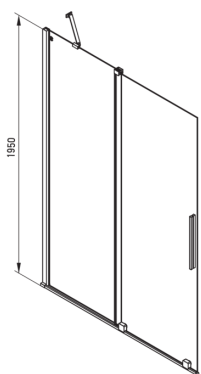

PRIZMA

Shower wall, walk-in

Product code: KTJ_Z32R

EAN: 5907650840374

Color: gold

Warranty [years]: 2

Showe cabin

Width [mm]	1200
Height [mm]	1950
Glass thickness [mm]	6
Glass finish	transparent
Active cover	Yes

Features:

- Only the best materials, the quality of which has been confirmed by laboratory tests
- Hydrophobic Active-Cover coating that makes it easier for water to run off the glass
- TOTALWHITE transparent glass
- Possibility to install the cabin without a shower tray, directly on the tiles
- Safe and durable tempered glass
- Dedicated to Active Cover surfaces
- Resistance to impacts, chemicals and stains in accordance with PN-EN 14428+A1:2008 norm, confirmed by tests of the Institute of Ceramics and Building Materials
- Reversible door that allows the cabin to be mounted on the right or left side
- Dedicated cleaning agent, safe for cleaned surfaces

Model	Size	A (mm)	B (mm)	C (mm)	D (mm)
KTJ X39R	900x1950	880-900	360	475	420
KTJ X30R	1000x1950	980-1000	410	525	470
KTJ X32R	1200x1950	1180-1200	515	625	570
KTJ X34R	1400x1950	1380-1400	615	725	670