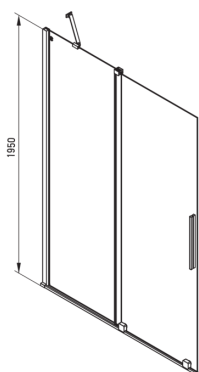

PRIZMA

Shower wall, walk-in

Product code: KTJ_Z30R

EAN: 5907650840305

Color: gold

Warranty [years]: 2

Showe cabin

Width [mm]	1000
Height [mm]	1950
Glass thickness [mm]	6
Glass finish	transparent
Active cover	Yes

Features:

- Only the best materials, the quality of which has been confirmed by laboratory tests
- Hydrophobic Active-Cover coating that makes it easier for water to run off the glass
- TOTALWHITE transparent glass
- Possibility to install the cabin without a shower tray, directly on the tiles
- Safe and durable tempered glass
- Dedicated to Active Cover surfaces
- Resistance to impacts, chemicals and stains in accordance with PN-EN 14428+A1:2008 norm, confirmed by tests of the Institute of Ceramics and Building Materials
- Reversible door that allows the cabin to be mounted on the right or left side
- Dedicated cleaning agent, safe for cleaned surfaces

Model	Size	A (mm)	B (mm)	C (mm)	D (mm)
KTJ X39R	900x1950	880-900	360	475	420
KTJ X30R	1000x1950	980-1000	410	525	470
KTJ X32R	1200x1950	1180-1200	515	625	570
KTJ X34R	1400x1950	1380-1400	615	725	670