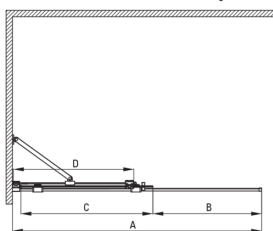

PRIZMA

Shower wall, walk-in

Product code: KTJ_Z30R

EAN: 5907650840305

Color: gold

Warranty [years]: 2

Showe cabin

Width [mm]	1000
Height [mm]	1950
Glass thickness [mm]	6
Glass finish	transparent
Active cover	Yes

Model	Size	A (mm)	B (mm)	C (mm)	D (mm)
KTJ X39R	900x1950	880-900	360	475	420
KTJ X30R	1000x1950	980-1000	410	525	470
KTJ X32R	1200x1950	1180-1200	515	625	570
KTJ X34R	1400x1950	1380-1400	615	725	670