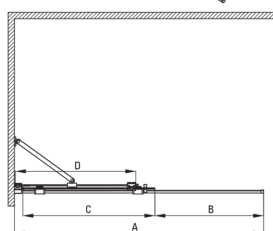

PRIZMA

Shower wall, walk-in

Product code: KTJ_R39R

EAN: 5907650839286

Color: brushed gold

Warranty [years]: 2

Showe cabin

Width [mm]	900
Height [mm]	1950
Glass thickness [mm]	6
Glass finish	transparent
Active cover	Yes

Model	Size	A (mm)	B (mm)	C (mm)	D (mm)
KTJ X39R	900x1950	880-900	360	475	420
KTJ X30R	1000x1950	980-1000	410	525	470
KTJ X32R	1200x1950	1180-1200	515	625	570
KTJ X34R	1400x1950	1380-1400	615	725	670