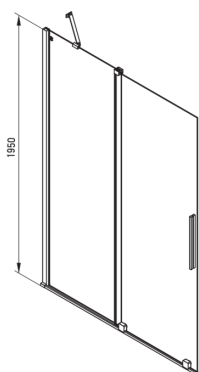

PRIZMA

Shower wall, walk-in

Product code: KTJ_R39R

EAN: 5907650839286

Color: brushed gold

Warranty [years]: 2

Showe cabin

Width [mm]	900
Height [mm]	1950
Glass thickness [mm]	6
Glass finish	transparent
Active cover	Yes

Features:

- Only the best materials, the quality of which has been confirmed by laboratory tests
- Hydrophobic Active-Cover coating that makes it easier for water to run off the glass
- TOTALWHITE transparent glass
- Possibility to install the cabin without a shower tray, directly on the tiles
- Safe and durable tempered glass
- Dedicated to Active Cover surfaces
- Resistance to impacts, chemicals and stains in accordance with PN-EN 14428+A1:2008 norm, confirmed by tests of the Institute of Ceramics and Building Materials
- Reversible door that allows the cabin to be mounted on the right or left side
- Dedicated cleaning agent, safe for cleaned surfaces

Model	Size	A (mm)	B (mm)	C (mm)	D (mm)
KTJ X39R	900x1950	880-900	360	475	420
KTJ X30R	1000x1950	980-1000	410	525	470
KTJ X32R	1200x1950	1180-1200	515	625	570
KTJ X34R	1400x1950	1380-1400	615	725	670