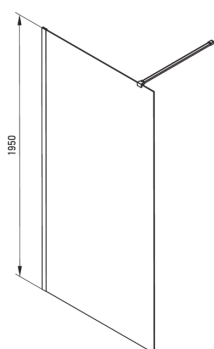

## Shower wall, walk-in

**Product code:** KTJ\_R39P

**EAN:** 5907650839323

**Color:** brushed gold

**Warranty [years]:** 2

### Showe cabin

Width [mm]	900
Height [mm]	1950
Glass thickness [mm]	6
Glass finish	transparent
Active cover	Yes

Model	Size	A (mm)	B (mm)
KT J X38P	800x1950	760-780	756
KT J X39P	900x1950	860-880	856
KT J X30P	1000x1950	960-980	956
KT J X31P	1100x1950	1060-1080	1056
KT J X32P	1200x1950	1160-1180	1156