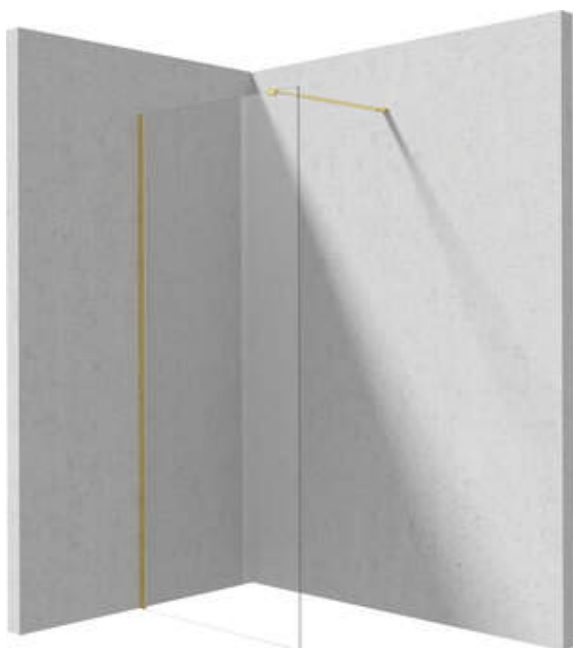

## Shower wall, walk-in

**Product code:** KTJ\_R39P

**EAN:** 5907650839323

**Color:** brushed gold

**Warranty [years]:** 2

### Showe cabin

Width [mm]	900
Height [mm]	1950
Glass thickness [mm]	6
Glass finish	transparent
Active cover	Yes

### Features:

- Only the best materials, the quality of which has been confirmed by laboratory tests
- Hydrophobic Active-Cover coating that makes it easier for water to run off the glass
- TOTALWHITE transparent glass
- Possibility to install the cabin without a shower tray, directly on the tiles
- Safe and durable tempered glass
- Dedicated to Active Cover surfaces
- Resistance to impacts, chemicals and stains in accordance with PN-EN 14428+A1:2008 norm, confirmed by tests of the Institute of Ceramics and Building Materials
- Reversible door that allows the cabin to be mounted on the right or left side
- Dedicated cleaning agent, safe for cleaned surfaces

Model	Size	A (mm)	B (mm)
KT J X38P	800x1950	760-780	756
KT J X39P	900x1950	860-880	856
KT J X30P	1000x1950	960-980	956
KT J X31P	1100x1950	1060-1080	1056
KT J X32P	1200x1950	1160-1180	1156