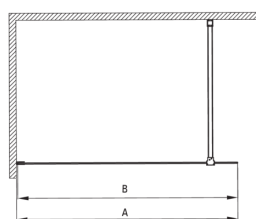

## Shower wall, walk-in

**Product code:** KTJ\_R39P

**EAN:** 5907650839323

**Color:** brushed gold

**Warranty [years]:** 2

### Showe cabin

Width [mm]	900
Height [mm]	1950
Glass thickness [mm]	6
Glass finish	transparent
Active cover	Yes

Model	Size	A (mm)	B (mm)
KT J X38P	800x1950	760-780	756
KT J X39P	900x1950	860-880	856
KT J X30P	1000x1950	960-980	956
KT J X31P	1100x1950	1060-1080	1056
KT J X32P	1200x1950	1160-1180	1156