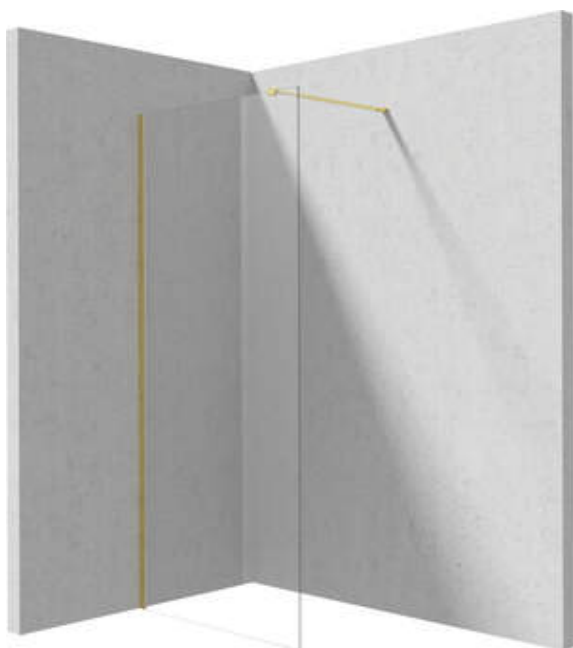

PRIZMA

Shower wall, walk-in

Product code: KTJ_R38P

EAN: 5907650839316

Color: brushed gold

Warranty [years]: 2

Showe cabin

Width [mm]	800
Height [mm]	1950
Glass thickness [mm]	6
Glass finish	transparent
Active cover	Yes

Features:

- Only the best materials, the quality of which has been confirmed by laboratory tests
- Hydrophobic Active-Cover coating that makes it easier for water to run off the glass
- Possibility to install the cabin without a shower tray, directly on the tiles
- Safe and durable tempered glass
- Dedicated to Active Cover surfaces
- Resistance to impacts, chemicals and stains in accordance with PN-EN 14428+A1:2008 norm, confirmed by tests of the Institute of Ceramics and Building Materials
- Reversible door that allows the cabin to be mounted on the right or left side
- Dedicated cleaning agent, safe for cleaned surfaces

Model	Size	A (mm)	B (mm)
KT J X38P	800x1950	760-780	756
KT J X39P	900x1950	860-880	856
KT J X30P	1000x1950	960-980	956
KT J X31P	1100x1950	1060-1080	1056
KT J X32P	1200x1950	1160-1180	1156