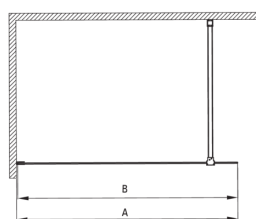

PRIZMA

Shower wall, walk-in

Product code: KTJ_R38P

EAN: 5907650839316

Color: brushed gold

Warranty [years]: 2

Showe cabin

Width [mm]	800
Height [mm]	1950
Glass thickness [mm]	6
Glass finish	transparent
Active cover	Yes

Model	Size	A (mm)	B (mm)
KT J X38P	800x1950	760-780	756
KT J X39P	900x1950	860-880	856
KT J X30P	1000x1950	960-980	956
KT J X31P	1100x1950	1060-1080	1056
KT J X32P	1200x1950	1160-1180	1156