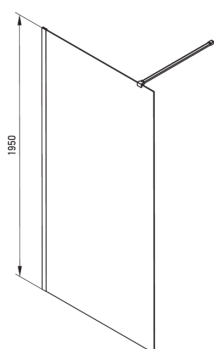

PRIZMA

Shower wall, walk-in

Product code: KTJ_R38P

EAN: 5907650839316

Color: brushed gold

Warranty [years]: 2

Showe cabin

Width [mm]	800
Height [mm]	1950
Glass thickness [mm]	6
Glass finish	transparent
Active cover	Yes

Features:

- Only the best materials, the quality of which has been confirmed by laboratory tests
- Hydrophobic Active-Cover coating that makes it easier for water to run off the glass
- Possibility to install the cabin without a shower tray, directly on the tiles
- Safe and durable tempered glass
- Dedicated to Active Cover surfaces
- Resistance to impacts, chemicals and stains in accordance with PN-EN 14428+A1:2008 norm, confirmed by tests of the Institute of Ceramics and Building Materials
- Reversible door that allows the cabin to be mounted on the right or left side
- Dedicated cleaning agent, safe for cleaned surfaces

Model	Size	A (mm)	B (mm)
KT J X38P	800x1950	760-780	756
KT J X39P	900x1950	860-880	856
KT J X30P	1000x1950	960-980	956
KT J X31P	1100x1950	1060-1080	1056
KT J X32P	1200x1950	1160-1180	1156