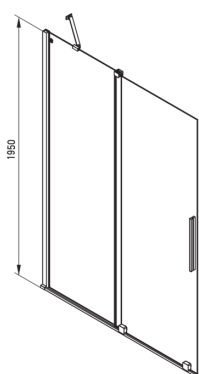

PRIZMA

Shower wall, walk-in

Product code: KTJ_R32R

EAN: 5907650839309

Color: brushed gold

Warranty [years]: 2

Showe cabin

Width [mm]	1200
Height [mm]	1950
Glass thickness [mm]	6
Glass finish	transparent
Active cover	Yes

Features:

- Only the best materials, the quality of which has been confirmed by laboratory tests
- Hydrophobic Active-Cover coating that makes it easier for water to run off the glass
- Possibility to install the cabin without a shower tray, directly on the tiles
- Safe and durable tempered glass
- Dedicated to Active Cover surfaces
- Resistance to impacts, chemicals and stains in accordance with PN-EN 14428+A1:2008 norm, confirmed by tests of the Institute of Ceramics and Building Materials
- Reversible door that allows the cabin to be mounted on the right or left side
- Dedicated cleaning agent, safe for cleaned surfaces

Model	Size	A (mm)	B (mm)	C (mm)	D (mm)
KTJ X39R	900x1950	880-900	360	475	420
KTJ X30R	1000x1950	980-1000	410	525	470
KTJ X32R	1200x1950	1180-1200	515	625	570
KTJ X34R	1400x1950	1380-1400	615	725	670