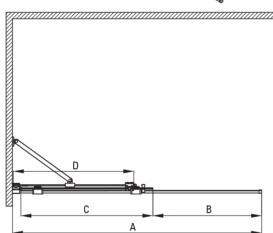

PRIZMA

Shower wall, walk-in

Product code: KTJ_R32R

EAN: 5907650839309

Color: brushed gold

Warranty [years]: 2

Showe cabin

Width [mm]	1200
Height [mm]	1950
Glass thickness [mm]	6
Glass finish	transparent
Active cover	Yes

Model	Size	A (mm)	B (mm)	C (mm)	D (mm)
KTJ X39R	900x1950	880-900	360	475	420
KTJ X30R	1000x1950	980-1000	410	525	470
KTJ X32R	1200x1950	1180-1200	515	625	570
KTJ X34R	1400x1950	1380-1400	615	725	670