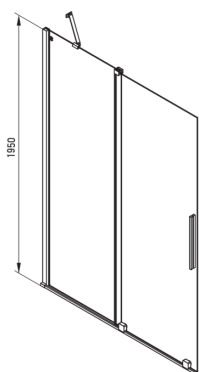

PRIZMA

Shower wall, walk-in

Product code: KTJ_R30R

EAN: 5907650839293

Color: brushed gold

Warranty [years]: 2

Showe cabin

Width [mm]	1000
Height [mm]	1950
Glass thickness [mm]	6
Glass finish	transparent
Active cover	Yes

Features:

- Only the best materials, the quality of which has been confirmed by laboratory tests
- Hydrophobic Active-Cover coating that makes it easier for water to run off the glass
- Possibility to install the cabin without a shower tray, directly on the tiles
- Safe and durable tempered glass
- Dedicated to Active Cover surfaces
- Resistance to impacts, chemicals and stains in accordance with PN-EN 14428+A1:2008 norm, confirmed by tests of the Institute of Ceramics and Building Materials
- Reversible door that allows the cabin to be mounted on the right or left side
- Dedicated cleaning agent, safe for cleaned surfaces

Model	Size	A (mm)	B (mm)	C (mm)	D (mm)
KTJ X39R	900x1950	880-900	360	475	420
KTJ X30R	1000x1950	980-1000	410	525	470
KTJ X32R	1200x1950	1180-1200	515	625	570
KTJ X34R	1400x1950	1380-1400	615	725	670