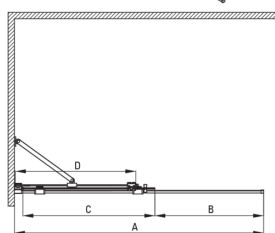

PRIZMA

Shower wall, walk-in

Product code: KTJ_R30R

EAN: 5907650839293

Color: brushed gold

Warranty [years]: 2

Showe cabin

Width [mm]	1000
Height [mm]	1950
Glass thickness [mm]	6
Glass finish	transparent
Active cover	Yes

Model	Size	A (mm)	B (mm)	C (mm)	D (mm)
KTJ X39R	900x1950	880-900	360	475	420
KTJ X30R	1000x1950	980-1000	410	525	470
KTJ X32R	1200x1950	1180-1200	515	625	570
KTJ X34R	1400x1950	1380-1400	615	725	670