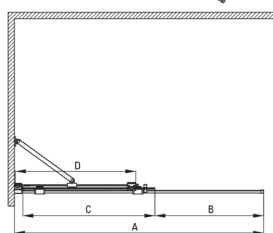

PRIZMA

Shower wall, walk-in

Product code: KTJ_N39R

EAN: 5907650816461

Color: nero

Warranty [years]: 2

Showe cabin

Width [mm]	900
Height [mm]	1950
Glass thickness [mm]	6
Glass finish	transparent
Active cover	Yes

Model	Size	A (mm)	B (mm)	C (mm)	D (mm)
KTJ X39R	900x1950	880-900	360	475	420
KTJ X30R	1000x1950	980-1000	410	525	470
KTJ X32R	1200x1950	1180-1200	515	625	570
KTJ X34R	1400x1950	1380-1400	615	725	670