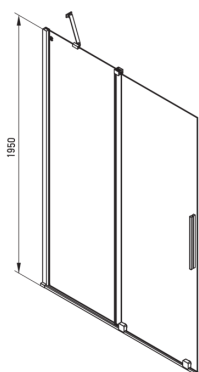

PRIZMA

Shower wall, walk-in

Product code: KTJ_N39R

EAN: 5907650816461

Color: nero

Warranty [years]: 2

Showe cabin

Width [mm]	900
Height [mm]	1950
Glass thickness [mm]	6
Glass finish	transparent
Active cover	Yes

Features:

- Safe and durable tempered glass
- Possibility to install the cabin without a shower tray, directly on the tiles
- Hydrophobic Active-Cover coating that makes it easier for water to run off the glass
- Only the best materials, the quality of which has been confirmed by laboratory tests
- Reversible door that allows the cabin to be mounted on the right or left side
- The railings give the structure rigidity
- Resistance to impacts, chemicals and stains in accordance with PN-EN 14428+A1:2008 norm, confirmed by tests of the Institute of Ceramics and Building Materials
- Dedicated to Active Cover surfaces
- Dedicated cleaning agent, safe for cleaned surfaces

Model	Size	A (mm)	B (mm)	C (mm)	D (mm)
KTJ X39R	900x1950	880-900	360	475	420
KTJ X30R	1000x1950	980-1000	410	525	470
KTJ X32R	1200x1950	1180-1200	515	625	570
KTJ X34R	1400x1950	1380-1400	615	725	670