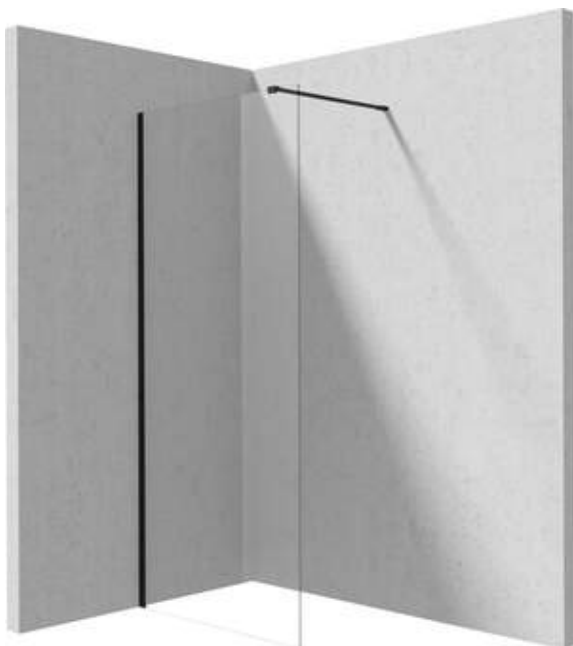

PRIZMA

Shower wall, walk-in

Product code: KTJ_N39P

EAN: 5907650839460

Color: nero

Warranty [years]: 2

Showe cabin

Width [mm]	900
Height [mm]	1950
Glass thickness [mm]	6
Glass finish	transparent
Active cover	Yes

Features:

- Only the best materials, the quality of which has been confirmed by laboratory tests
- Hydrophobic Active-Cover coating that makes it easier for water to run off the glass
- Possibility to install the cabin without a shower tray, directly on the tiles
- Safe and durable tempered glass
- Dedicated to Active Cover surfaces
- Resistance to impacts, chemicals and stains in accordance with PN-EN 14428+A1:2008 norm, confirmed by tests of the Institute of Ceramics and Building Materials
- Reversible door that allows the cabin to be mounted on the right or left side
- Dedicated cleaning agent, safe for cleaned surfaces

Model	Size	A1 (mm)	A2 (mm)
KT J X38P	800 x 1950	760-780	700-1200
KT J X39P	900 x 1950	860-880	700-1200