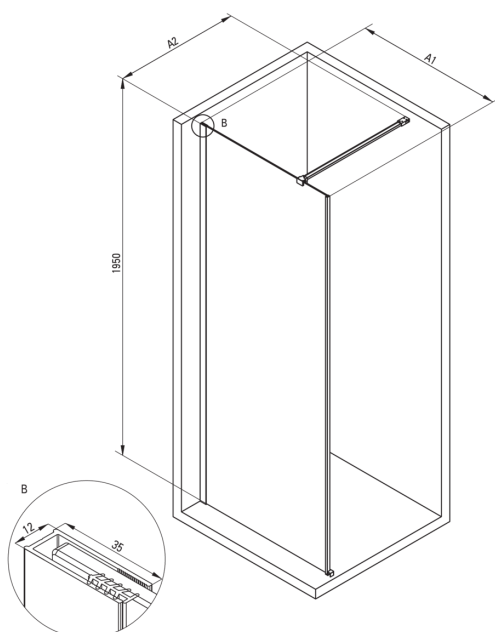

PRIZMA

Shower wall, walk-in

Product code: KTJ_N39P

EAN: 5907650839460

Color: nero

Warranty [years]: 2

Showe cabin

Width [mm]	900
Height [mm]	1950
Glass thickness [mm]	6
Glass finish	transparent
Active cover	Yes

Features:

- Only the best materials, the quality of which has been confirmed by laboratory tests
- Hydrophobic Active-Cover coating that makes it easier for water to run off the glass
- Possibility to install the cabin without a shower tray, directly on the tiles
- Safe and durable tempered glass
- Dedicated to Active Cover surfaces
- Resistance to impacts, chemicals and stains in accordance with PN-EN 14428+A1:2008 norm, confirmed by tests of the Institute of Ceramics and Building Materials
- Reversible door that allows the cabin to be mounted on the right or left side
- Dedicated cleaning agent, safe for cleaned surfaces

Model	Size	A1 (mm)	A2 (mm)
KT J X38P	800 x 1950	760-780	700-1200
KT J X39P	900 x 1950	860-880	700-1200