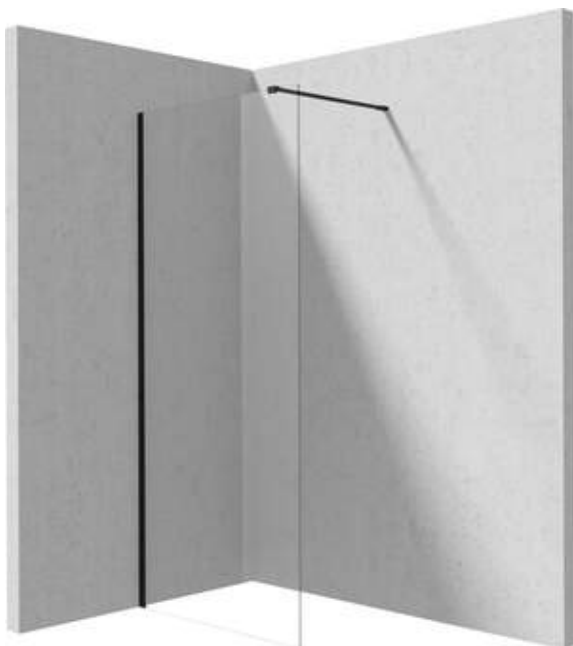

PRIZMA

Shower wall, walk-in

Product code: KTJ_N38P

EAN: 5907650839453

Color: nero

Warranty [years]: 2

Showe cabin

Width [mm]	800
Height [mm]	1950
Glass thickness [mm]	6
Glass finish	transparent
Active cover	Yes

Features:

- Only the best materials, the quality of which has been confirmed by laboratory tests
- Hydrophobic Active-Cover coating that makes it easier for water to run off the glass
- Possibility to install the cabin without a shower tray, directly on the tiles
- Safe and durable tempered glass
- Dedicated to Active Cover surfaces
- Resistance to impacts, chemicals and stains in accordance with PN-EN 14428+A1:2008 norm, confirmed by tests of the Institute of Ceramics and Building Materials
- Reversible door that allows the cabin to be mounted on the right or left side
- Dedicated cleaning agent, safe for cleaned surfaces

Model	Size	A1 (mm)	A2 (mm)
KT J X38P	800 x1950	760-780	700-1200
KT J X39P	900 x1950	860-880	700-1200