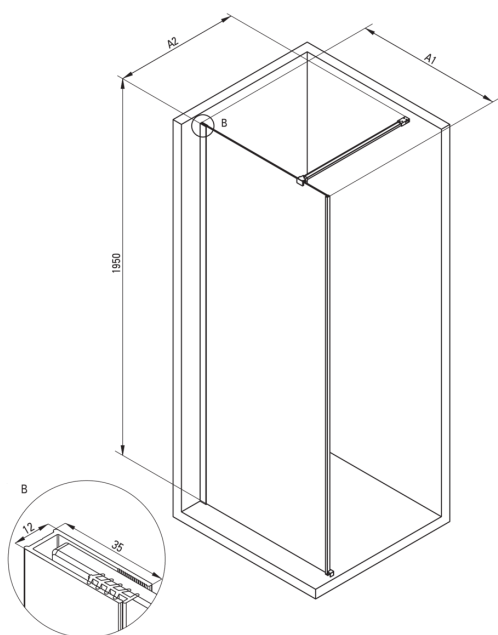

PRIZMA

Shower wall, walk-in

Product code: KTJ_N38P

EAN: 5907650839453

Color: nero

Warranty [years]: 2

Showe cabin

Width [mm]	800
Height [mm]	1950
Glass thickness [mm]	6
Glass finish	transparent
Active cover	Yes

Features:

- Only the best materials, the quality of which has been confirmed by laboratory tests
- Hydrophobic Active-Cover coating that makes it easier for water to run off the glass
- Possibility to install the cabin without a shower tray, directly on the tiles
- Safe and durable tempered glass
- Dedicated to Active Cover surfaces
- Resistance to impacts, chemicals and stains in accordance with PN-EN 14428+A1:2008 norm, confirmed by tests of the Institute of Ceramics and Building Materials
- Reversible door that allows the cabin to be mounted on the right or left side
- Dedicated cleaning agent, safe for cleaned surfaces

Model	Size	A1 (mm)	A2 (mm)
KT J X38P	800 x1950	760-780	700-1200
KT J X39P	900 x1950	860-880	700-1200