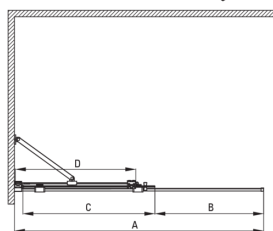

PRIZMA

Shower wall, walk-in

Product code: KTJ_N32R

EAN: 5907650816485

Color: nero

Warranty [years]: 2

Showe cabin

Width [mm]	1200
Height [mm]	1950
Glass thickness [mm]	6
Glass finish	transparent
Active cover	Yes

Model	Size	A (mm)	B (mm)	C (mm)	D (mm)
KTJ X39R	900x1950	880-900	360	475	420
KTJ X30R	1000x1950	980-1000	410	525	470
KTJ X32R	1200x1950	1180-1200	515	625	570
KTJ X34R	1400x1950	1380-1400	615	725	670