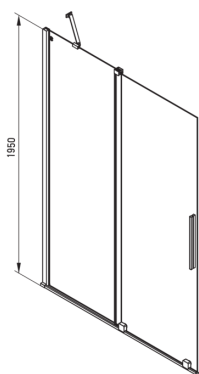

PRIZMA

Shower wall, walk-in

Product code: KTJ_N32R

EAN: 5907650816485

Color: nero

Warranty [years]: 2

Showe cabin

Width [mm]	1200
Height [mm]	1950
Glass thickness [mm]	6
Glass finish	transparent
Active cover	Yes

Features:

- Safe and durable tempered glass
- Possibility to install the cabin without a shower tray, directly on the tiles
- Hydrophobic Active-Cover coating that makes it easier for water to run off the glass
- Only the best materials, the quality of which has been confirmed by laboratory tests
- Dedicated to Active Cover surfaces
- Reversible door that allows the cabin to be mounted on the right or left side
- The railings give the structure rigidity
- Resistance to impacts, chemicals and stains in accordance with PN-EN 14428+A1:2008 norm, confirmed by tests of the Institute of Ceramics and Building Materials
- Dedicated cleaning agent, safe for cleaned surfaces

Model	Size	A (mm)	B (mm)	C (mm)	D (mm)
KTJ X39R	900x1950	880-900	360	475	420
KTJ X30R	1000x1950	980-1000	410	525	470
KTJ X32R	1200x1950	1180-1200	515	625	570
KTJ X34R	1400x1950	1380-1400	615	725	670