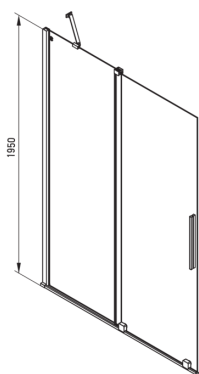

PRIZMA

Shower wall, walk-in

Product code: KTJ_N30R

EAN: 5907650816478

Color: nero

Warranty [years]: 2

Showe cabin

Width [mm]	1000
Height [mm]	1950
Glass thickness [mm]	6
Glass finish	transparent
Active cover	Yes

Features:

- Safe and durable tempered glass
- Possibility to install the cabin without a shower tray, directly on the tiles
- Hydrophobic Active-Cover coating that makes it easier for water to run off the glass
- Dedicated cleaning agent, safe for cleaned surfaces
- Only the best materials, the quality of which has been confirmed by laboratory tests
- Dedicated to Active Cover surfaces
- Reversible door that allows the cabin to be mounted on the right or left side
- The railings give the structure rigidity
- Resistance to impacts, chemicals and stains in accordance with PN-EN 14428+A1:2008 norm, confirmed by tests of the Institute of Ceramics and Building Materials

Model	Size	A (mm)	B (mm)	C (mm)	D (mm)
KTJ X39R	900x1950	880-900	360	475	420
KTJ X30R	1000x1950	980-1000	410	525	470
KTJ X32R	1200x1950	1180-1200	515	625	570
KTJ X34R	1400x1950	1380-1400	615	725	670