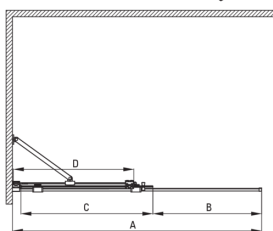

PRIZMA

Shower wall, walk-in

Product code: KTJ_N30R

EAN: 5907650816478

Color: nero

Warranty [years]: 2

Showe cabin

Width [mm]	1000
Height [mm]	1950
Glass thickness [mm]	6
Glass finish	transparent
Active cover	Yes

Model	Size	A (mm)	B (mm)	C (mm)	D (mm)
KTJ X39R	900x1950	880-900	360	475	420
KTJ X30R	1000x1950	980-1000	410	525	470
KTJ X32R	1200x1950	1180-1200	515	625	570
KTJ X34R	1400x1950	1380-1400	615	725	670