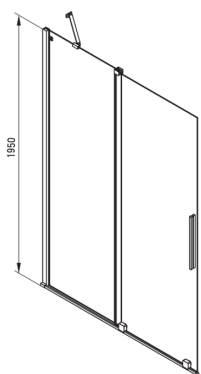

PRIZMA

Shower wall, walk-in

Product code: KTJ_F39R

EAN: 5907650839354

Color: brushed steel

Warranty [years]: 2

Showe cabin

Width [mm]	900
Height [mm]	1950
Glass thickness [mm]	6
Glass finish	transparent
Active cover	Yes

Features:

- Only the best materials, the quality of which has been confirmed by laboratory tests
- Hydrophobic Active-Cover coating that makes it easier for water to run off the glass
- Possibility to install the cabin without a shower tray, directly on the tiles
- Safe and durable tempered glass
- Dedicated to Active Cover surfaces
- Resistance to impacts, chemicals and stains in accordance with PN-EN 14428+A1:2008 norm, confirmed by tests of the Institute of Ceramics and Building Materials
- Reversible door that allows the cabin to be mounted on the right or left side
- Dedicated cleaning agent, safe for cleaned surfaces

Model	Size	A (mm)	B (mm)	C (mm)	D (mm)
KTJ X39R	900x1950	880-900	360	475	420
KTJ X30R	1000x1950	980-1000	410	525	470
KTJ X32R	1200x1950	1180-1200	515	625	570
KTJ X34R	1400x1950	1380-1400	615	725	670