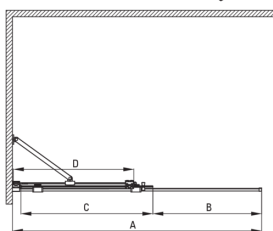

PRIZMA

Shower wall, walk-in

Product code: KTJ_F39R

EAN: 5907650839354

Color: brushed steel

Warranty [years]: 2

Showe cabin

Width [mm]	900
Height [mm]	1950
Glass thickness [mm]	6
Glass finish	transparent
Active cover	Yes

Model	Size	A (mm)	B (mm)	C (mm)	D (mm)
KTJ X39R	900x1950	880-900	360	475	420
KTJ X30R	1000x1950	980-1000	410	525	470
KTJ X32R	1200x1950	1180-1200	515	625	570
KTJ X34R	1400x1950	1380-1400	615	725	670