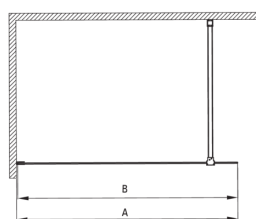

## Shower wall, walk-in

Product code: KTJ\_F39P

EAN: 5907650839422

Color: brushed steel

Warranty [years]: 2

### Showe cabin

Width [mm]	900
Height [mm]	1950
Glass thickness [mm]	6
Glass finish	transparent
Active cover	Yes

Model	Size	A (mm)	B (mm)
KT J X38P	800x1950	760-780	756
KT J X39P	900x1950	860-880	856
KT J X30P	1000x1950	960-980	956
KT J X31P	1100x1950	1060-1080	1056
KT J X32P	1200x1950	1160-1180	1156