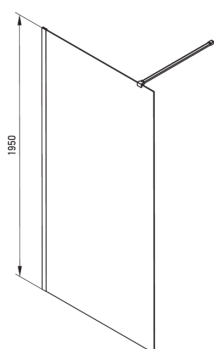

## Shower wall, walk-in

Product code: KTJ\_F39P

EAN: 5907650839422

Color: brushed steel

Warranty [years]: 2

### Showe cabin

Width [mm]	900
Height [mm]	1950
Glass thickness [mm]	6
Glass finish	transparent
Active cover	Yes

Model	Size	A (mm)	B (mm)
KT J X38P	800x1950	760-780	756
KT J X39P	900x1950	860-880	856
KT J X30P	1000x1950	960-980	956
KT J X31P	1100x1950	1060-1080	1056
KT J X32P	1200x1950	1160-1180	1156