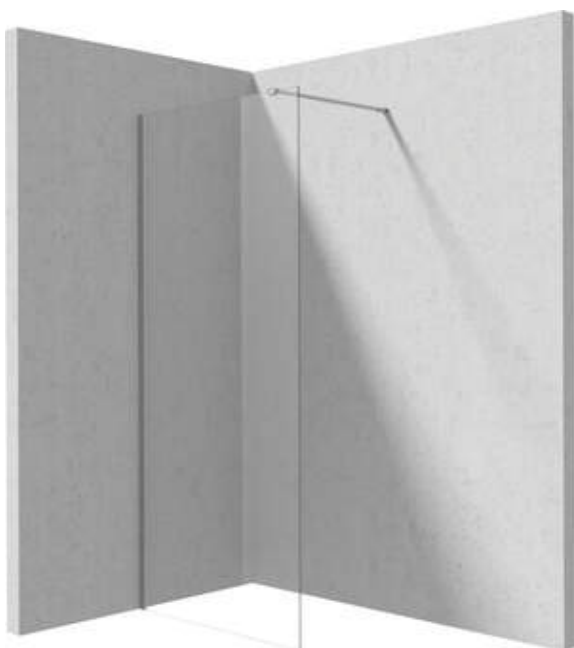

## Shower wall, walk-in

Product code: KTJ\_F39P

EAN: 5907650839422

Color: brushed steel

Warranty [years]: 2

### Showe cabin

Width [mm]	900
Height [mm]	1950
Glass thickness [mm]	6
Glass finish	transparent
Active cover	Yes

### Features:

- Only the best materials, the quality of which has been confirmed by laboratory tests
- Hydrophobic Active-Cover coating that makes it easier for water to run off the glass
- Possibility to install the cabin without a shower tray, directly on the tiles
- Safe and durable tempered glass
- Dedicated to Active Cover surfaces
- Resistance to impacts, chemicals and stains in accordance with PN-EN 14428+A1:2008 norm, confirmed by tests of the Institute of Ceramics and Building Materials
- Reversible door that allows the cabin to be mounted on the right or left side
- Dedicated cleaning agent, safe for cleaned surfaces

Model	Size	A (mm)	B (mm)
KT J X38P	800x1950	760-780	756
KT J X39P	900x1950	860-880	856
KT J X30P	1000x1950	960-980	956
KT J X31P	1100x1950	1060-1080	1056
KT J X32P	1200x1950	1160-1180	1156