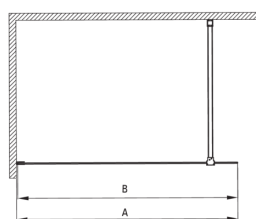

PRIZMA

Shower wall, walk-in

Product code: KTJ_F38P

EAN: 5907650839415

Color: brushed steel

Warranty [years]: 2

Showe cabin

Width [mm]	800
Height [mm]	1950
Glass thickness [mm]	6
Glass finish	transparent
Active cover	Yes

Model	Size	A (mm)	B (mm)
KT J X38P	800x1950	760-780	756
KT J X39P	900x1950	860-880	856
KT J X30P	1000x1950	960-980	956
KT J X31P	1100x1950	1060-1080	1056
KT J X32P	1200x1950	1160-1180	1156