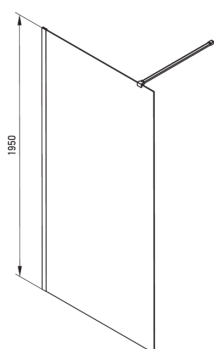

PRIZMA

Shower wall, walk-in

Product code: KTJ_F38P

EAN: 5907650839415

Color: brushed steel

Warranty [years]: 2

Showe cabin

Width [mm]	800
Height [mm]	1950
Glass thickness [mm]	6
Glass finish	transparent
Active cover	Yes

Features:

- Only the best materials, the quality of which has been confirmed by laboratory tests
- Hydrophobic Active-Cover coating that makes it easier for water to run off the glass
- Possibility to install the cabin without a shower tray, directly on the tiles
- Safe and durable tempered glass
- Dedicated to Active Cover surfaces
- Resistance to impacts, chemicals and stains in accordance with PN-EN 14428+A1:2008 norm, confirmed by tests of the Institute of Ceramics and Building Materials
- Reversible door that allows the cabin to be mounted on the right or left side
- Dedicated cleaning agent, safe for cleaned surfaces

Model	Size	A (mm)	B (mm)
KT J X38P	800x1950	760-780	756
KT J X39P	900x1950	860-880	856
KT J X30P	1000x1950	960-980	956
KT J X31P	1100x1950	1060-1080	1056
KT J X32P	1200x1950	1160-1180	1156