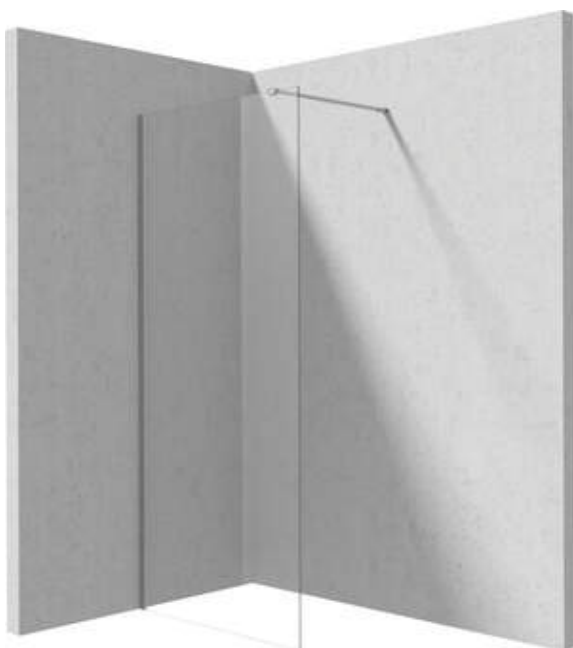

PRIZMA

Shower wall, walk-in

Product code: KTJ_F38P

EAN: 5907650839415

Color: brushed steel

Warranty [years]: 2

Showe cabin

Width [mm]	800
Height [mm]	1950
Glass thickness [mm]	6
Glass finish	transparent
Active cover	Yes

Features:

- Only the best materials, the quality of which has been confirmed by laboratory tests
- Hydrophobic Active-Cover coating that makes it easier for water to run off the glass
- Possibility to install the cabin without a shower tray, directly on the tiles
- Safe and durable tempered glass
- Dedicated to Active Cover surfaces
- Resistance to impacts, chemicals and stains in accordance with PN-EN 14428+A1:2008 norm, confirmed by tests of the Institute of Ceramics and Building Materials
- Reversible door that allows the cabin to be mounted on the right or left side
- Dedicated cleaning agent, safe for cleaned surfaces

Model	Size	A (mm)	B (mm)
KT J X38P	800x1950	760-780	756
KT J X39P	900x1950	860-880	856
KT J X30P	1000x1950	960-980	956
KT J X31P	1100x1950	1060-1080	1056
KT J X32P	1200x1950	1160-1180	1156