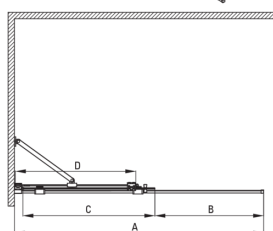

PRIZMA

Shower wall, walk-in

Product code: KTJ_F30R

EAN: 5907650839361

Color: brushed steel

Warranty [years]: 2

Showe cabin

Width [mm]	1000
Height [mm]	1950
Glass thickness [mm]	6
Glass finish	transparent
Active cover	Yes

Model	Size	A (mm)	B (mm)	C (mm)	D (mm)
KTJ X39R	900x1950	880-900	360	475	420
KTJ X30R	1000x1950	980-1000	410	525	470
KTJ X32R	1200x1950	1180-1200	515	625	570
KTJ X34R	1400x1950	1380-1400	615	725	670