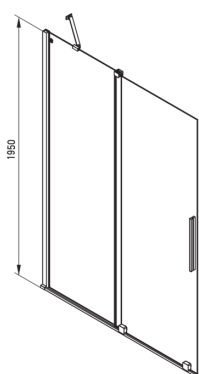

PRIZMA

Shower wall, walk-in

Product code: KTJ_F30R

EAN: 5907650839361

Color: brushed steel

Warranty [years]: 2

Showe cabin

Width [mm]	1000
Height [mm]	1950
Glass thickness [mm]	6
Glass finish	transparent
Active cover	Yes

Features:

- Only the best materials, the quality of which has been confirmed by laboratory tests
- Hydrophobic Active-Cover coating that makes it easier for water to run off the glass
- Possibility to install the cabin without a shower tray, directly on the tiles
- Safe and durable tempered glass
- Dedicated to Active Cover surfaces
- Resistance to impacts, chemicals and stains in accordance with PN-EN 14428+A1:2008 norm, confirmed by tests of the Institute of Ceramics and Building Materials
- Reversible door that allows the cabin to be mounted on the right or left side
- Dedicated cleaning agent, safe for cleaned surfaces

Model	Size	A (mm)	B (mm)	C (mm)	D (mm)
KTJ X39R	900x1950	880-900	360	475	420
KTJ X30R	1000x1950	980-1000	410	525	470
KTJ X32R	1200x1950	1180-1200	515	625	570
KTJ X34R	1400x1950	1380-1400	615	725	670