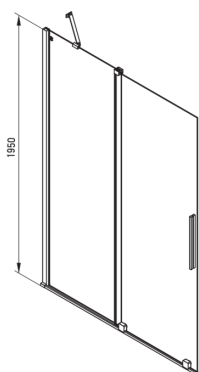

PRIZMA

Shower wall, walk-in

Product code: KTJ_D39R

EAN: 5907650839385

Color: titanium

Warranty [years]: 2

Showe cabin

Width [mm]	900
Height [mm]	1950
Glass thickness [mm]	6
Glass finish	transparent
Active cover	Yes

Features:

- Only the best materials, the quality of which has been confirmed by laboratory tests
- Hydrophobic Active-Cover coating that makes it easier for water to run off the glass
- Possibility to install the cabin without a shower tray, directly on the tiles
- Safe and durable tempered glass
- Dedicated to Active Cover surfaces
- Resistance to impacts, chemicals and stains in accordance with PN-EN 14428+A1:2008 norm, confirmed by tests of the Institute of Ceramics and Building Materials
- Reversible door that allows the cabin to be mounted on the right or left side
- Dedicated cleaning agent, safe for cleaned surfaces

Model	Size	A (mm)	B (mm)	C (mm)	D (mm)
KTJ X39R	900x1950	880-900	360	475	420
KTJ X30R	1000x1950	980-1000	410	525	470
KTJ X32R	1200x1950	1180-1200	515	625	570
KTJ X34R	1400x1950	1380-1400	615	725	670