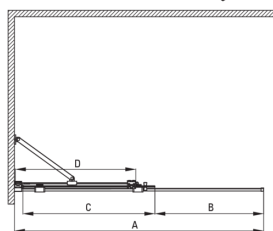

PRIZMA

Shower wall, walk-in

Product code: KTJ_D39R

EAN: 5907650839385

Color: titanium

Warranty [years]: 2

Showe cabin

Width [mm]	900
Height [mm]	1950
Glass thickness [mm]	6
Glass finish	transparent
Active cover	Yes

Model	Size	A (mm)	B (mm)	C (mm)	D (mm)
KTJ X39R	900x1950	880-900	360	475	420
KTJ X30R	1000x1950	980-1000	410	525	470
KTJ X32R	1200x1950	1180-1200	515	625	570
KTJ X34R	1400x1950	1380-1400	615	725	670