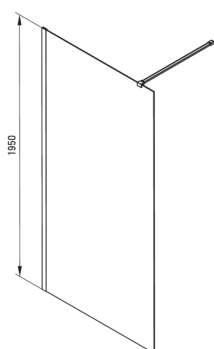

## Shower wall, walk-in

**Product code:** KTJ\_D39P

**EAN:** 5907650839446

**Color:** titanium

**Warranty [years]:** 2

### Showe cabin

Width [mm]	900
Height [mm]	1950
Glass thickness [mm]	6
Glass finish	transparent
Active cover	Yes

Model	Size	A (mm)	B (mm)
KT J X38P	800x1950	760-780	756
KT J X39P	900x1950	860-880	856
KT J X30P	1000x1950	960-980	956
KT J X31P	1100x1950	1060-1080	1056
KT J X32P	1200x1950	1160-1180	1156