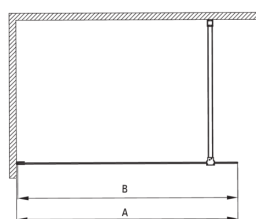

## Shower wall, walk-in

**Product code:** KTJ\_D39P

**EAN:** 5907650839446

**Color:** titanium

**Warranty [years]:** 2

### Showe cabin

Width [mm]	900
Height [mm]	1950
Glass thickness [mm]	6
Glass finish	transparent
Active cover	Yes

Model	Size	A (mm)	B (mm)
KT J X38P	800x1950	760-780	756
KT J X39P	900x1950	860-880	856
KT J X30P	1000x1950	960-980	956
KT J X31P	1100x1950	1060-1080	1056
KT J X32P	1200x1950	1160-1180	1156