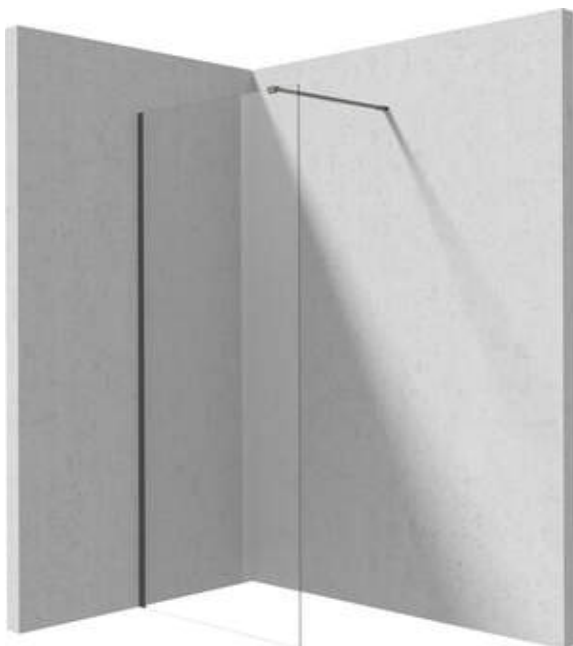

## Shower wall, walk-in

**Product code:** KTJ\_D39P

**EAN:** 5907650839446

**Color:** titanium

**Warranty [years]:** 2

### Showe cabin

Width [mm]	900
Height [mm]	1950
Glass thickness [mm]	6
Glass finish	transparent
Active cover	Yes

### Features:

- Only the best materials, the quality of which has been confirmed by laboratory tests
- Hydrophobic Active-Cover coating that makes it easier for water to run off the glass
- Possibility to install the cabin without a shower tray, directly on the tiles
- Safe and durable tempered glass
- Dedicated to Active Cover surfaces
- Resistance to impacts, chemicals and stains in accordance with PN-EN 14428+A1:2008 norm, confirmed by tests of the Institute of Ceramics and Building Materials
- Reversible door that allows the cabin to be mounted on the right or left side
- Dedicated cleaning agent, safe for cleaned surfaces

Model	Size	A (mm)	B (mm)
KT J X38P	800x1950	760-780	756
KT J X39P	900x1950	860-880	856
KT J X30P	1000x1950	960-980	956
KT J X31P	1100x1950	1060-1080	1056
KT J X32P	1200x1950	1160-1180	1156