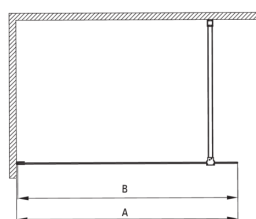

PRIZMA

Shower wall, walk-in

Product code: KTJ_D38P

EAN: 5907650839439

Color: titanium

Warranty [years]: 2

Showe cabin

Width [mm]	800
Height [mm]	1950
Glass thickness [mm]	6
Glass finish	transparent
Active cover	Yes

Model	Size	A (mm)	B (mm)
KT J X38P	800x1950	760-780	756
KT J X39P	900x1950	860-880	856
KT J X30P	1000x1950	960-980	956
KT J X31P	1100x1950	1060-1080	1056
KT J X32P	1200x1950	1160-1180	1156