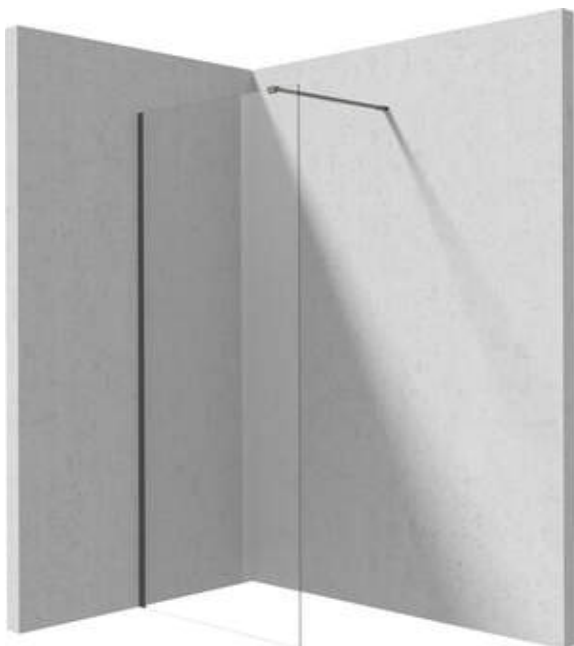

PRIZMA

Shower wall, walk-in

Product code: KTJ_D38P

EAN: 5907650839439

Color: titanium

Warranty [years]: 2

Showe cabin

Width [mm]	800
Height [mm]	1950
Glass thickness [mm]	6
Glass finish	transparent
Active cover	Yes

Features:

- Only the best materials, the quality of which has been confirmed by laboratory tests
- Hydrophobic Active-Cover coating that makes it easier for water to run off the glass
- Possibility to install the cabin without a shower tray, directly on the tiles
- Safe and durable tempered glass
- Dedicated to Active Cover surfaces
- Resistance to impacts, chemicals and stains in accordance with PN-EN 14428+A1:2008 norm, confirmed by tests of the Institute of Ceramics and Building Materials
- Reversible door that allows the cabin to be mounted on the right or left side
- Dedicated cleaning agent, safe for cleaned surfaces

Model	Size	A (mm)	B (mm)
KT J X38P	800x1950	760-780	756
KT J X39P	900x1950	860-880	856
KT J X30P	1000x1950	960-980	956
KT J X31P	1100x1950	1060-1080	1056
KT J X32P	1200x1950	1160-1180	1156