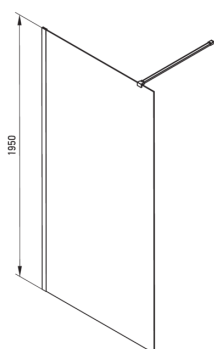

PRIZMA

Shower wall, walk-in

Product code: KTJ_D38P

EAN: 5907650839439

Color: titanium

Warranty [years]: 2

Showe cabin

Width [mm]	800
Height [mm]	1950
Glass thickness [mm]	6
Glass finish	transparent
Active cover	Yes

Features:

- Only the best materials, the quality of which has been confirmed by laboratory tests
- Hydrophobic Active-Cover coating that makes it easier for water to run off the glass
- Possibility to install the cabin without a shower tray, directly on the tiles
- Safe and durable tempered glass
- Dedicated to Active Cover surfaces
- Resistance to impacts, chemicals and stains in accordance with PN-EN 14428+A1:2008 norm, confirmed by tests of the Institute of Ceramics and Building Materials
- Reversible door that allows the cabin to be mounted on the right or left side
- Dedicated cleaning agent, safe for cleaned surfaces

Model	Size	A (mm)	B (mm)
KT J X38P	800x1950	760-780	756
KT J X39P	900x1950	860-880	856
KT J X30P	1000x1950	960-980	956
KT J X31P	1100x1950	1060-1080	1056
KT J X32P	1200x1950	1160-1180	1156