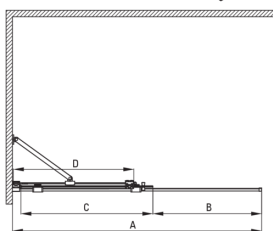

Model	Size	A (mm)	B (mm)	C (mm)	D (mm)
KTJ X39R	900x1950	880-900	360	475	420
KTJ X30R	1000x1950	980-1000	410	525	470
KTJ X32R	1200x1950	1180-1200	515	625	570
KTJ X34R	1400x1950	1380-1400	615	725	670

Kabina